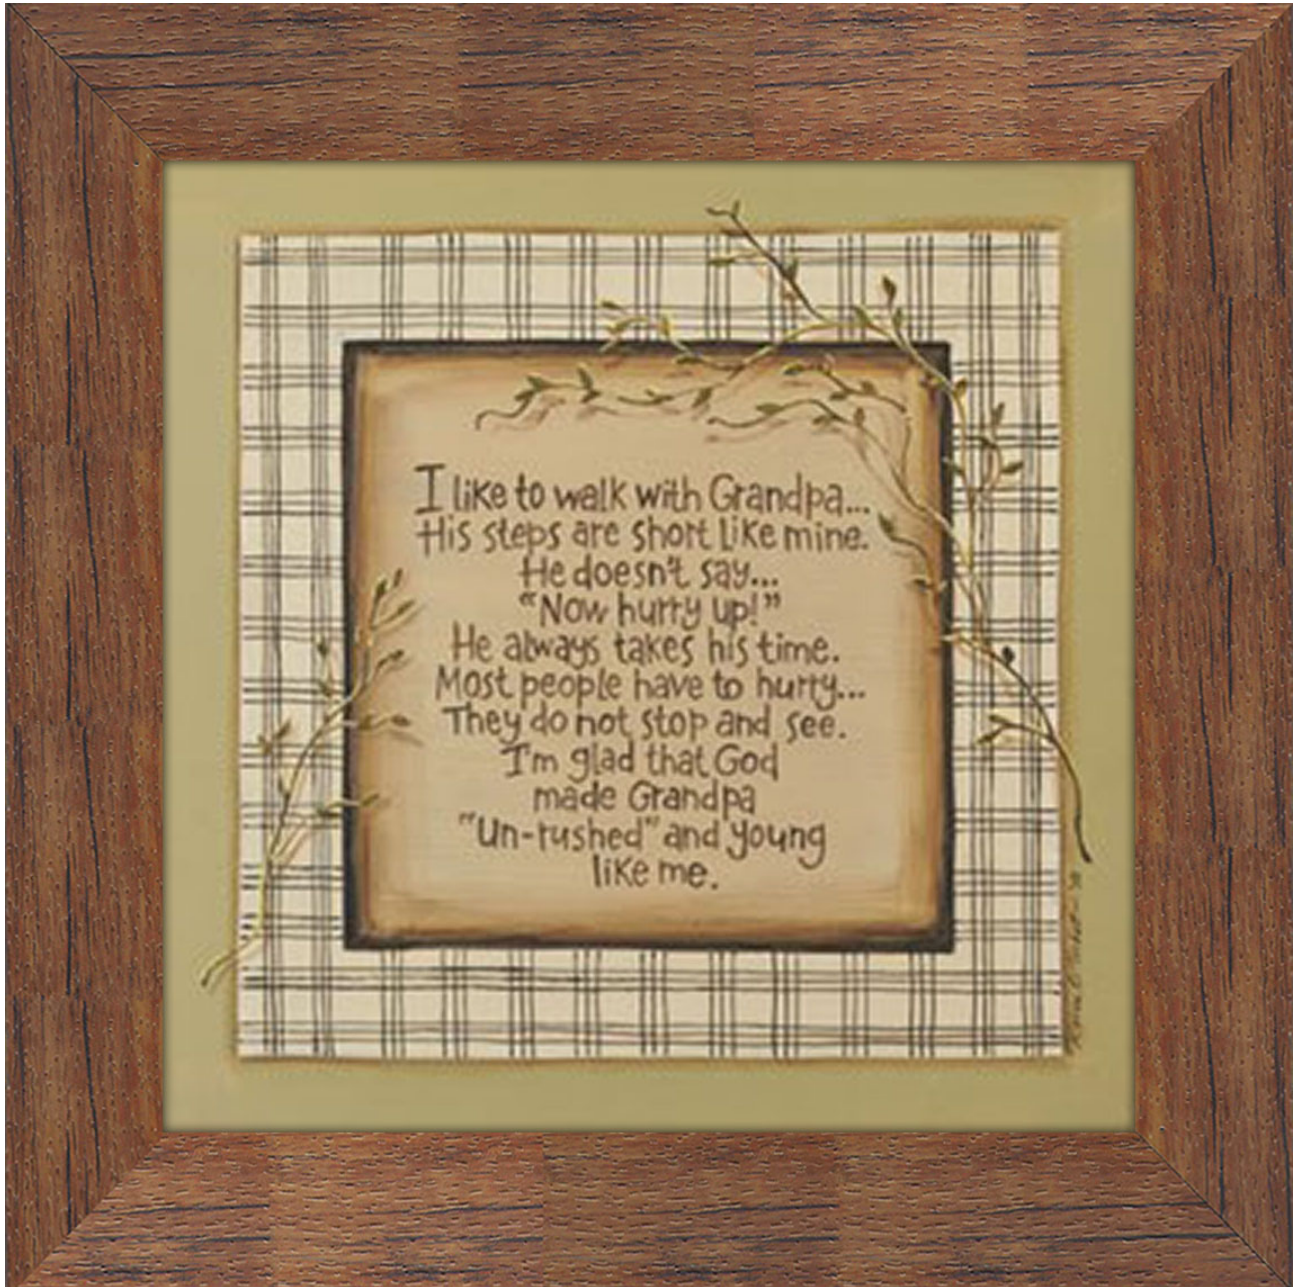

## Product Images

# Walk with Grandpa

## Description

---

framed with glass - Custom made to order. Allow 3-4 weeks for production