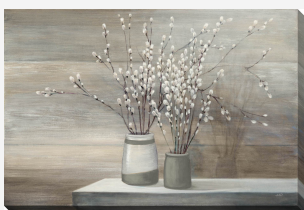

## Products in this set

---

**Pussy Willow**

38x60

Printed on canvas - Custom made to order. Allow **2-4 WEEKS** for production

**Pussy Willow**

30X45

Printed on canvas - Custom made to order. Allow **2-4 WEEKS** for production

**Pussy Willow**

22X28

Printed on canvas - Custom made to order. Allow **2-4 WEEKS** for production