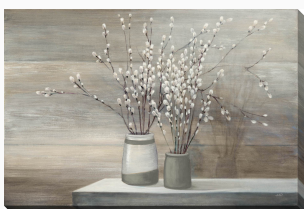

## Products in this set

---

**Pussy Willow**

38x60

Printed on canvas - Custom made to order. Allow **2-4 WEEKS** for production

**Pussy Willow**

30X45

Printed on canvas - Custom made to order. Allow **2-4 WEEKS** for production