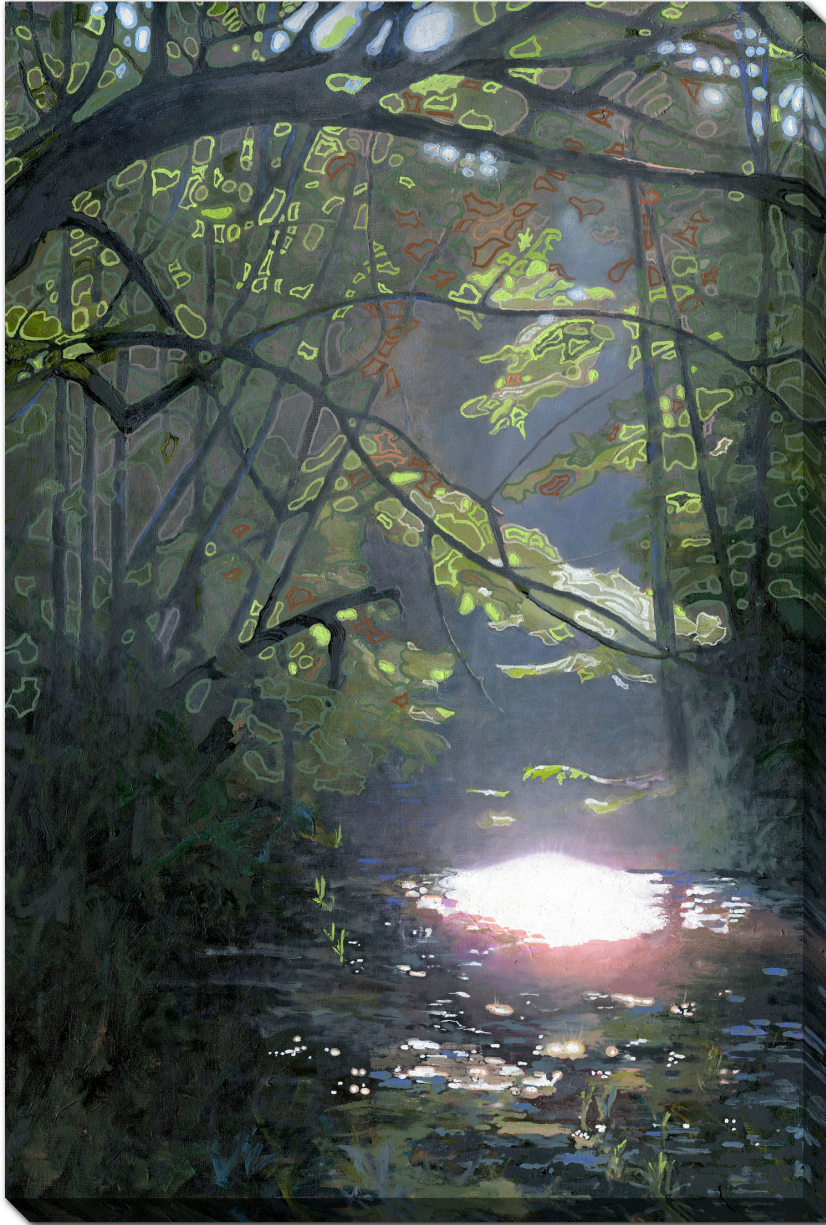

Product Images

Taylor Creek

Description

Lonny Doherty hand embellished gallery wrapped canvas with texture