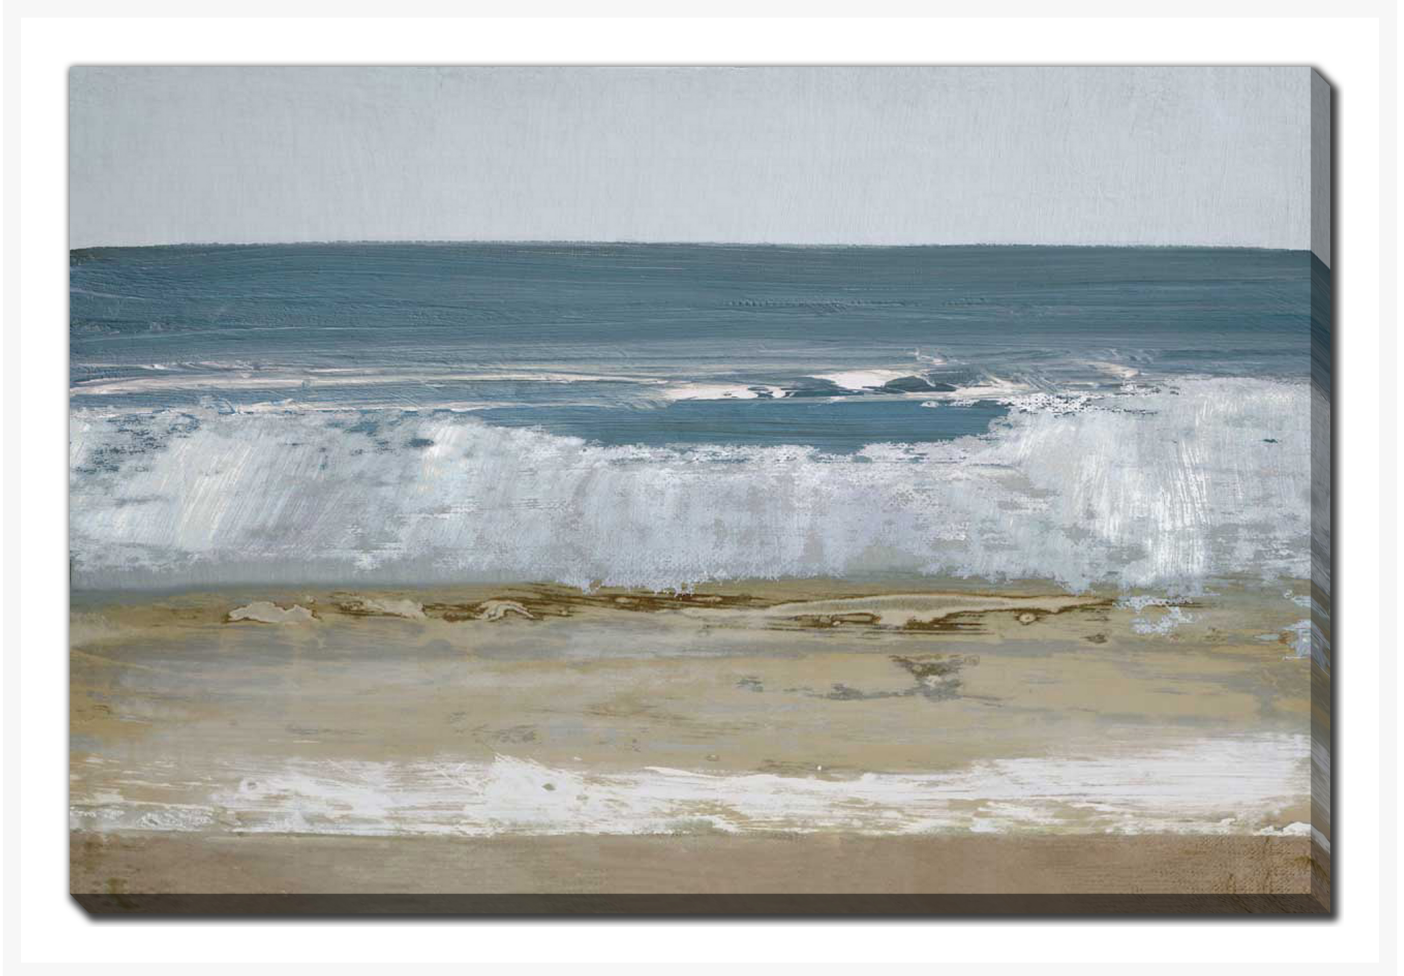

Product Images

Spindrift 2

Description

Printed on canvas - Custom made to order. Allow **2-4 WEEKS** for production

Products in this set

Spindrift 2

38x60

Printed on canvas - Custom made to order. Allow **2-4 WEEKS** for production