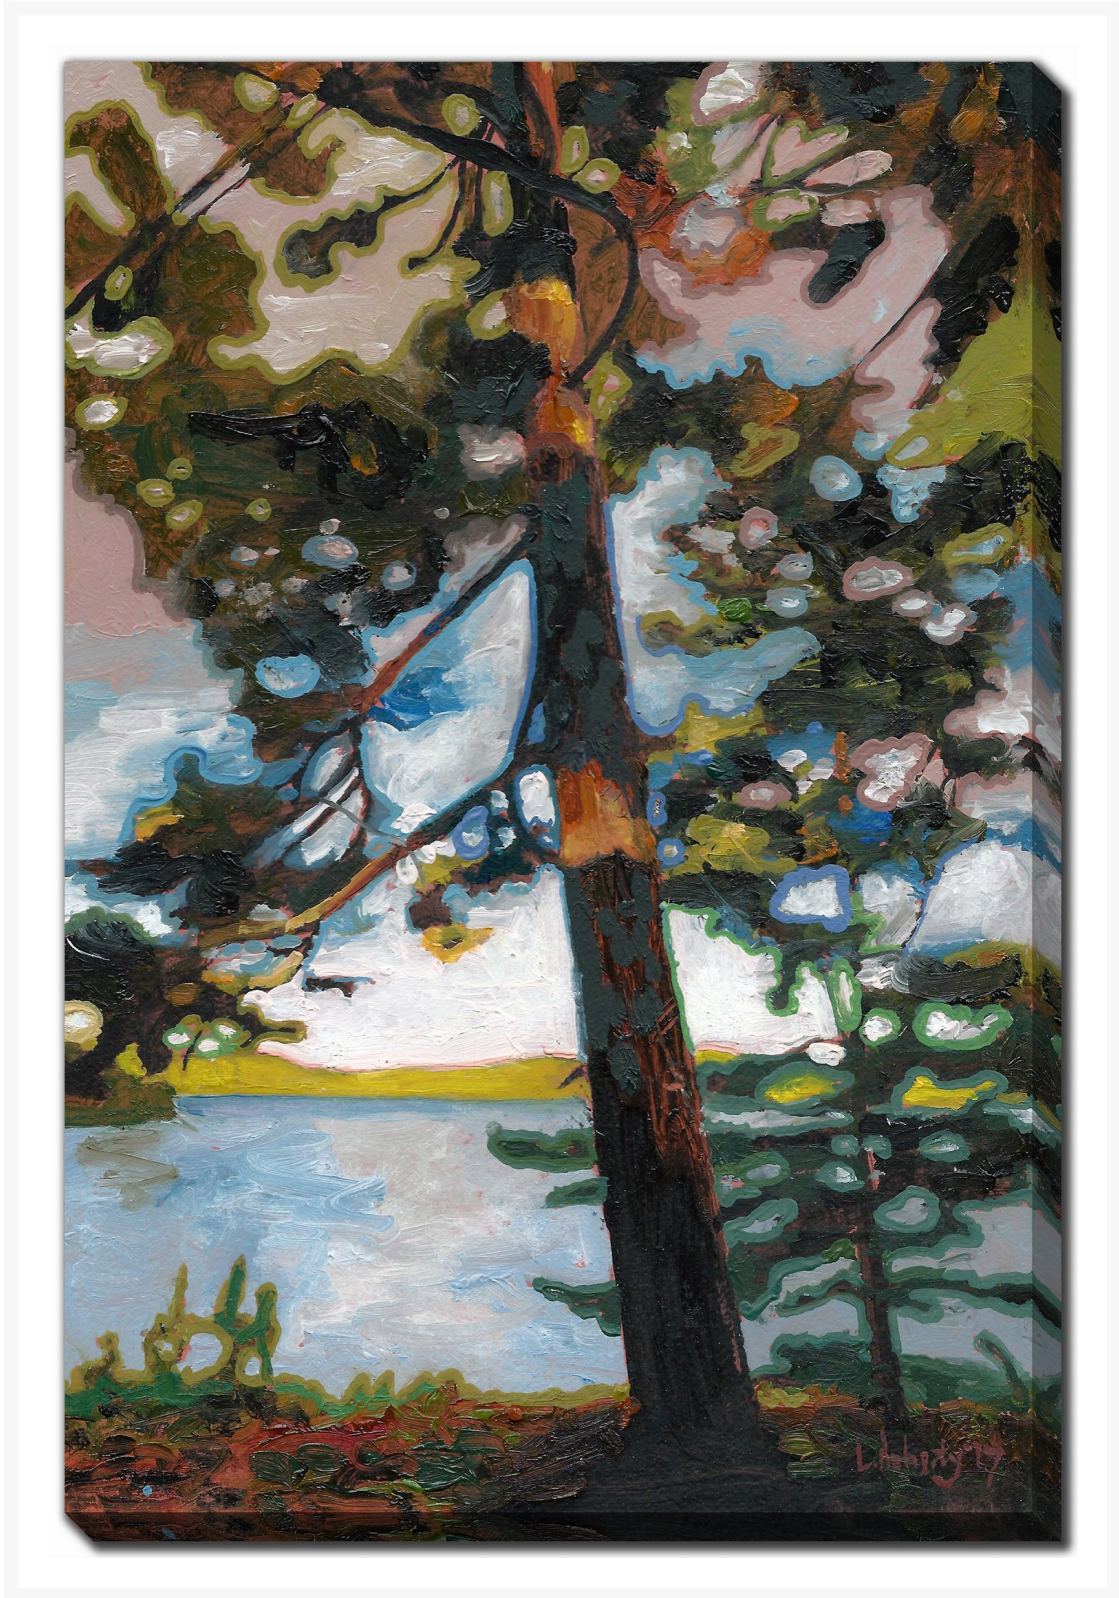

Product Images

Evening Pine. Kiosk

Description

Printed on canvas - Custom made to order. Allow **2-4 WEEKS** for production

Products in this set
