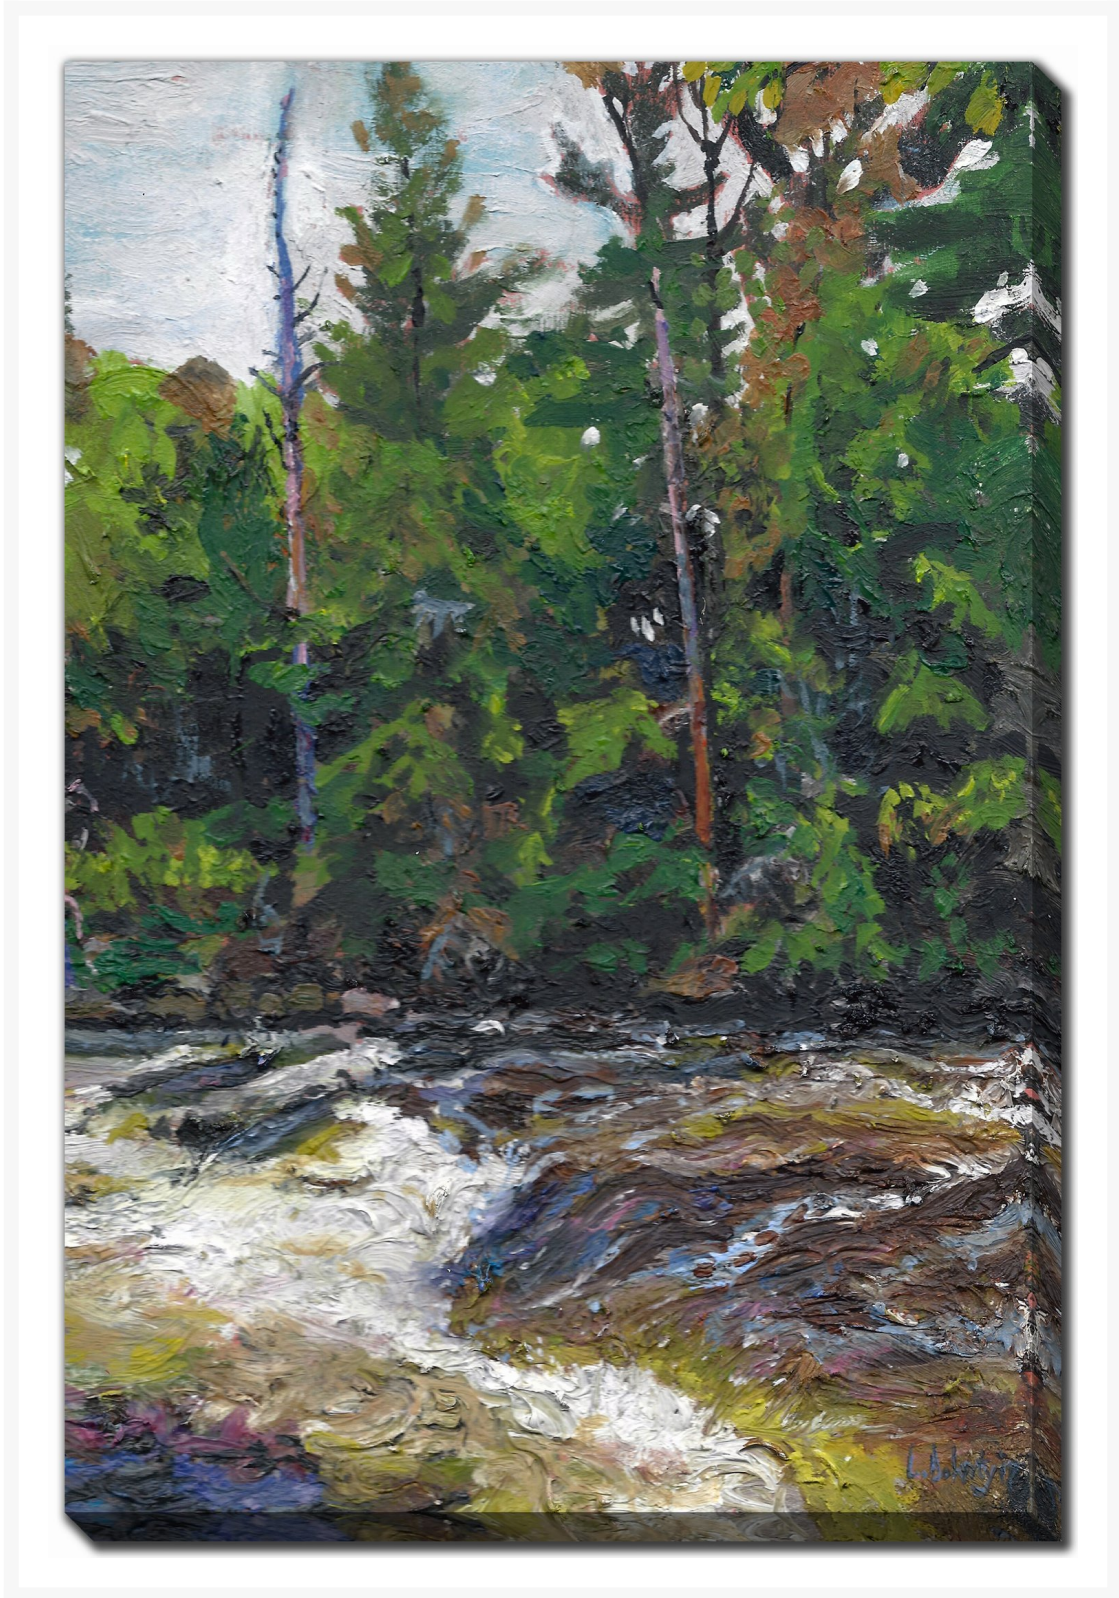

Product Images

Surging

Description

Printed on canvas - Custom made to order. Allow **2-4 WEEKS** for production

Products in this set
