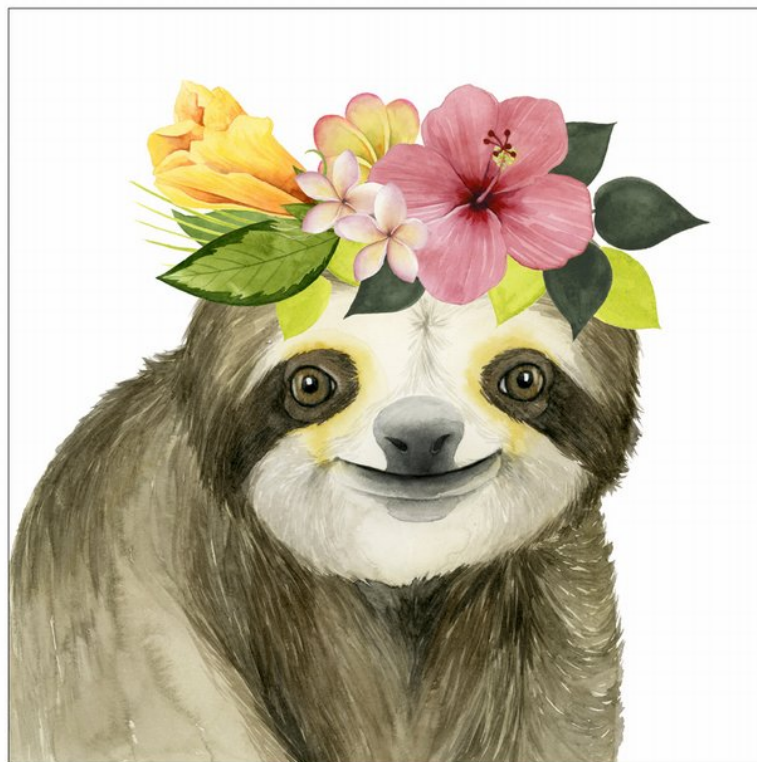

Product Images

Tropical Halo VIII

Description

Framed and matted with glass - Custom made to order. Allow 3-4 weeks for production