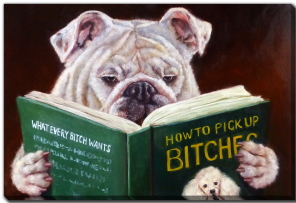

Product Images

Casanova

Description

Printed on canvas - Custom made to order. Allow **2-4 WEEKS** for production

Products in this set

Casanova

38x60

Printed on canvas - Custom made to order. Allow **2-4 WEEKS** for production

Casanova

30x45

Printed on canvas - Custom made to order. Allow **2-4 WEEKS** for production

Casanova

22x28

Printed on canvas - Custom made to order. Allow **2-4 WEEKS** for production