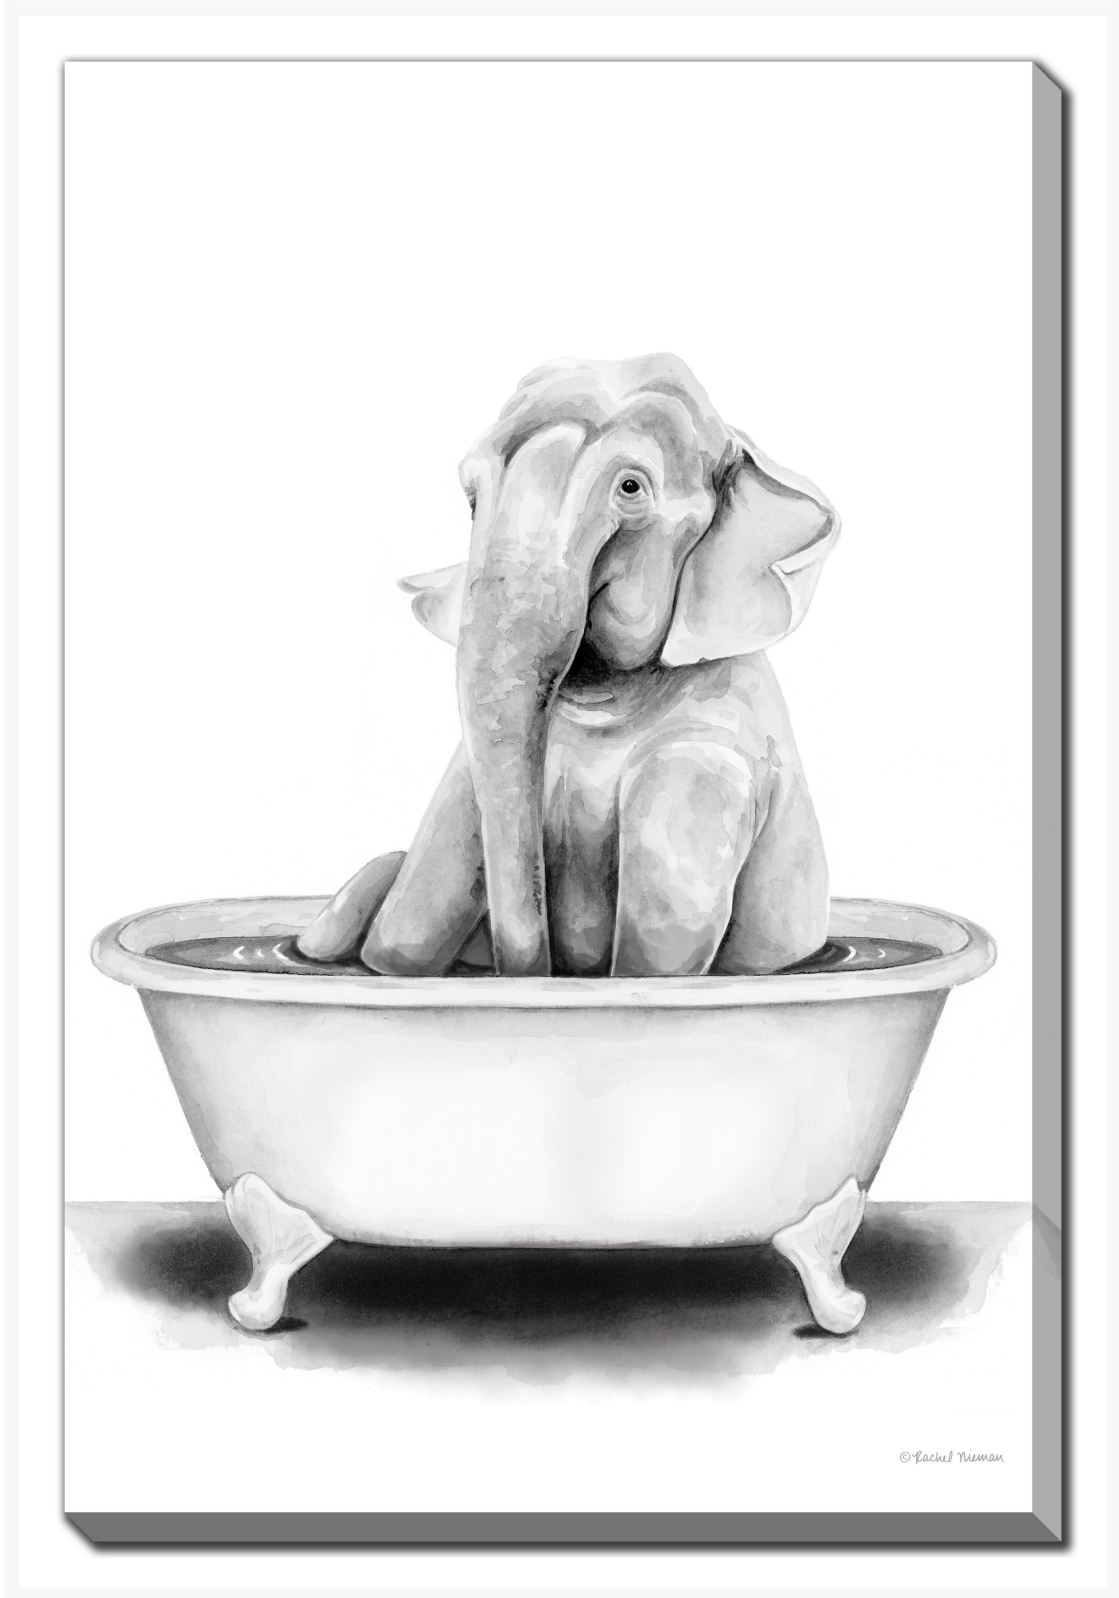

Product Images

Elephant in Tub

Description

Printed on canvas - Custom made to order. Allow **2-4 WEEKS** for production

Products in this set

Elephant in Tub

38x60

Printed on canvas - Custom made to order. Allow **2-4 WEEKS** for production

Elephant in Tub

30x45

Printed on canvas - Custom made to order. Allow **2-4 WEEKS** for production

Elephant in Tub

22x28

Printed on canvas - Custom made to order. Allow **2-4 WEEKS** for production