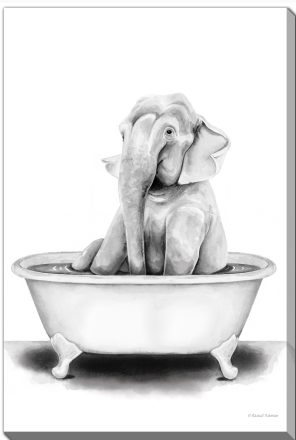

Product Images

Elephant in Tub

Description

Printed on canvas - Custom made to order. Allow **2-4 WEEKS** for production

Products in this set

Elephant in Tub

38x60

Printed on canvas - Custom made to order. Allow **2-4 WEEKS** for production

Elephant in Tub

30x45

Printed on canvas - Custom made to order. Allow **2-4 WEEKS** for production

Elephant in Tub

22x28

Printed on canvas - Custom made to order. Allow **2-4 WEEKS** for production