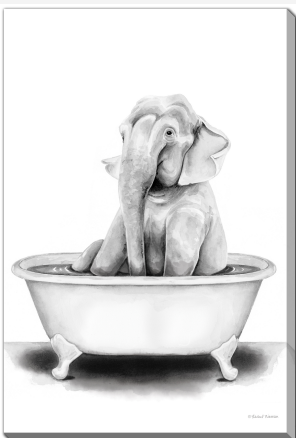

Product Images

Elephant in Tub

Description

Printed on canvas - Custom made to order. Allow **2-4 WEEKS** for production

Products in this set

Elephant in Tub

38x60

Printed on canvas - Custom made to order. Allow **2-4 WEEKS** for production

Elephant in Tub

30x45

Printed on canvas - Custom made to order. Allow **2-4 WEEKS** for production

Elephant in Tub

22x28

Printed on canvas - Custom made to order. Allow **2-4 WEEKS** for production