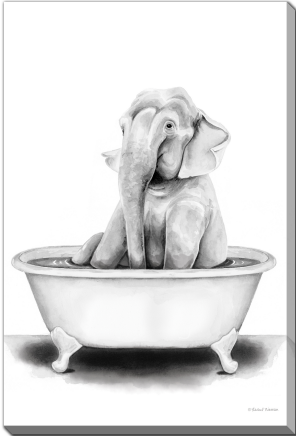

Product Images

Elephant in Tub

Description

Printed on canvas - Custom made to order. Allow **2-4 WEEKS** for production

Products in this set

Elephant in Tub

38x60

Printed on canvas - Custom made to order. Allow **2-4 WEEKS** for production

Elephant in Tub

30x45

Printed on canvas - Custom made to order. Allow **2-4 WEEKS** for production

Elephant in Tub

22x28

Printed on canvas - Custom made to order. Allow **2-4 WEEKS** for production