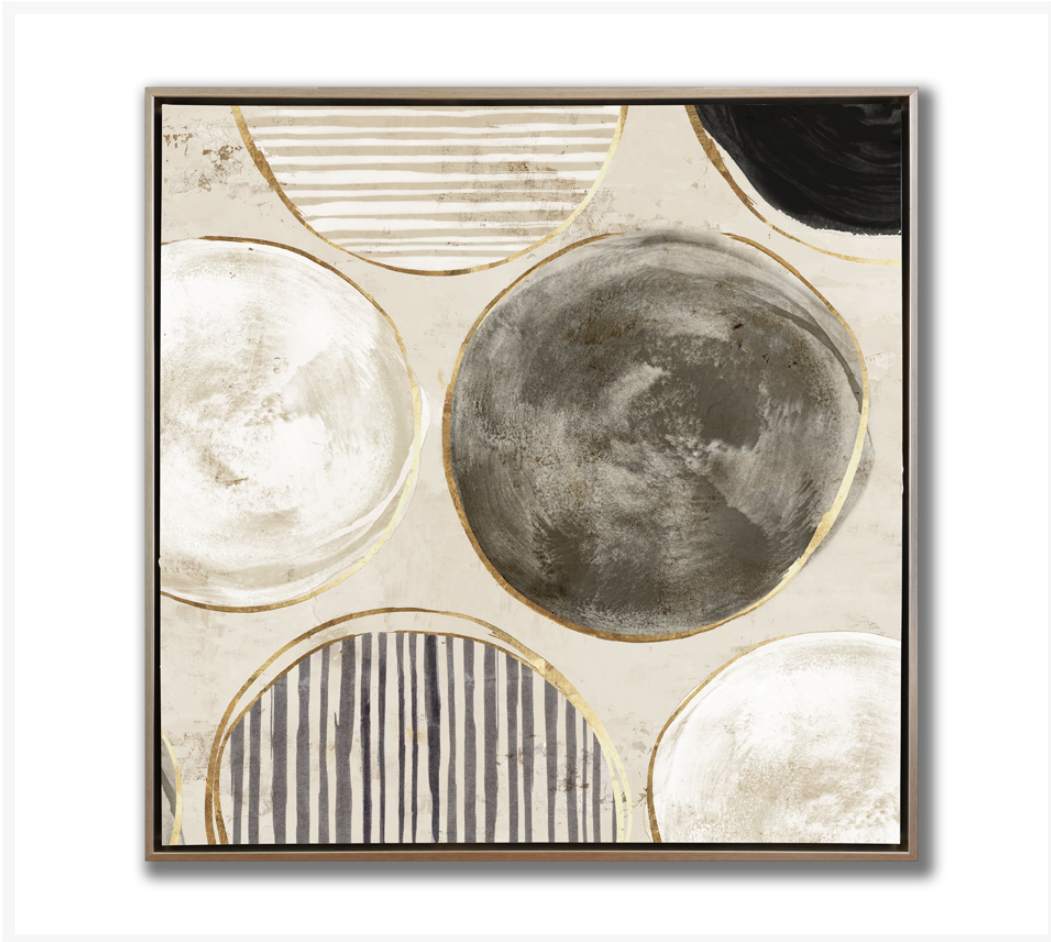

Product Images

Evenness II

Description

Hand embellished canvas art in a champagne floater frame