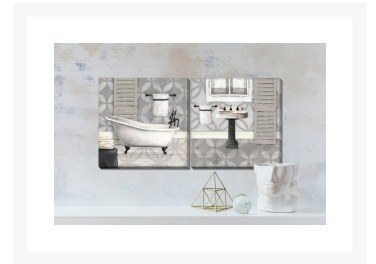

streamlineart

FUN. FRESH. BOLD.

Grey Bath Set of 2 Product SKU CE233-1616T

Dimensions 16x16