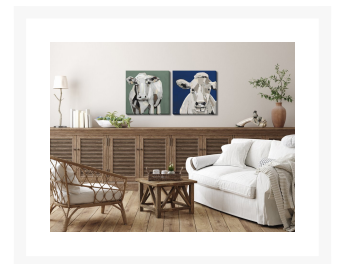

Product Images

Neutral Cow on Blue

Description

Hand embellished canvas art. gallery wrapped around pine stretcher bars