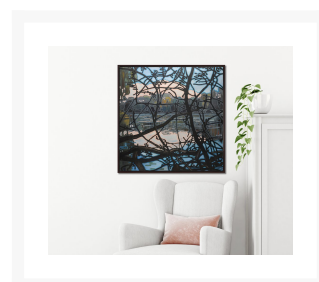

Product Images

Warm Cloud Tangle

Description

Hand embellished canvas art in a dark brown floater frame