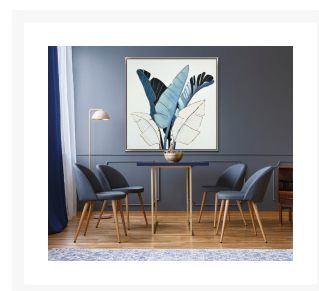

Product Images

Indigo Banana Leaf

Description

Oil painting on gallery wrapped canvas with gold foiled accents in a soft silver floater frame