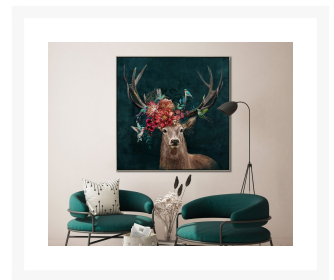

Product Images

Floral Antlers

Description

Hand embellished canvas art framed in champagne floating frame