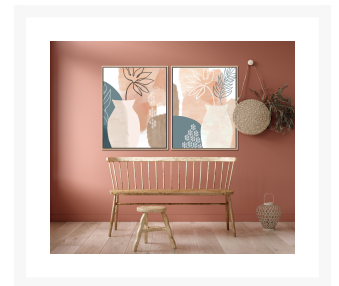

Product Images

Blush Vase II

Description

Hand embellished canvas art in a Natural wood color floating frame