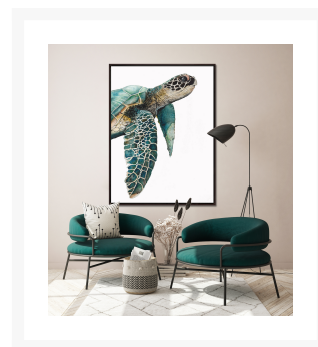

Product Images

Great Sea Turtle

Description

Hand embellished canvas art in a dark brown floating frame