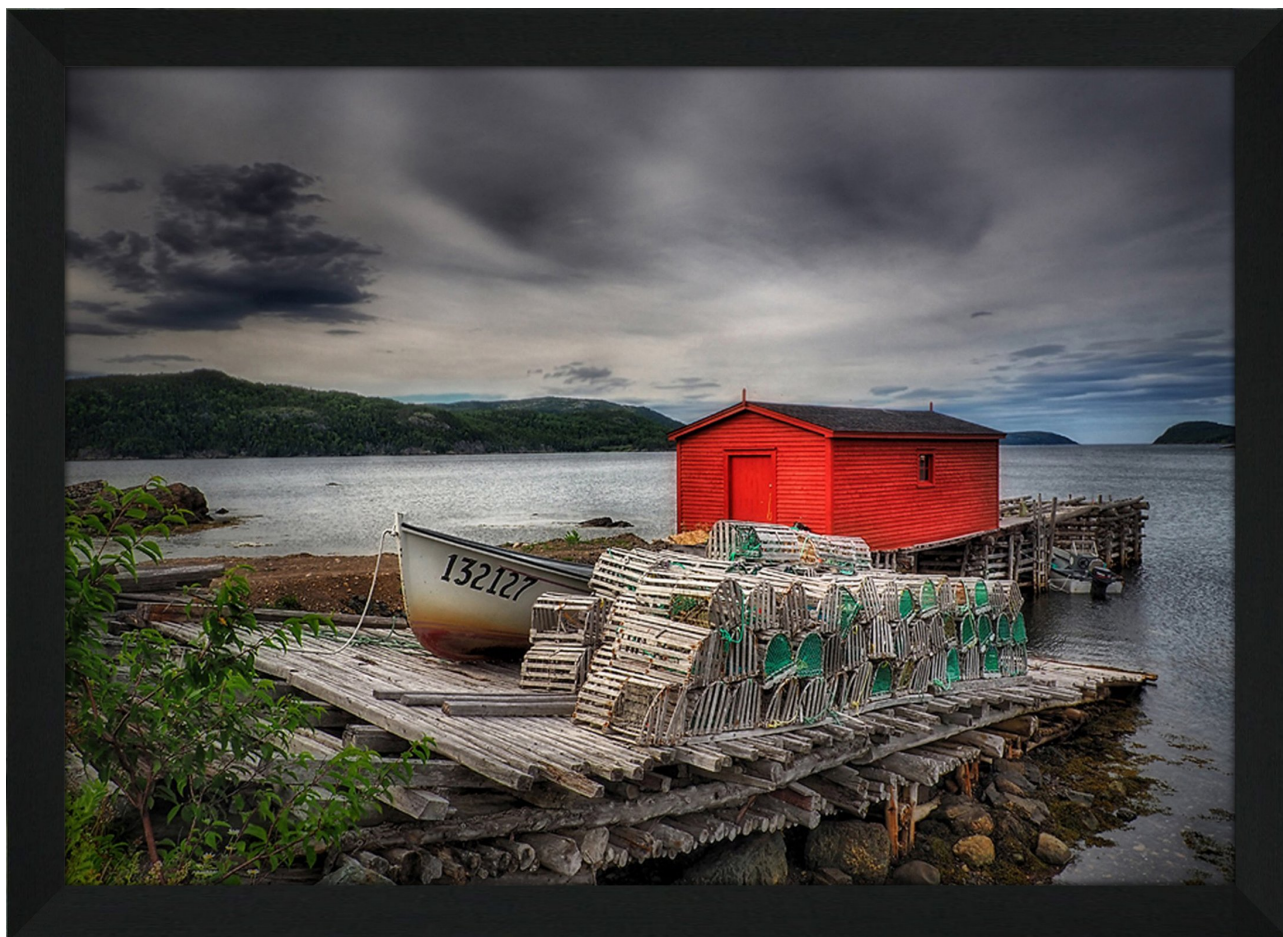

# Inlet Fishin' Stage Boat

## Description

Printed on canvas - Custom made to order. Allow **2-4 WEEKS** for production