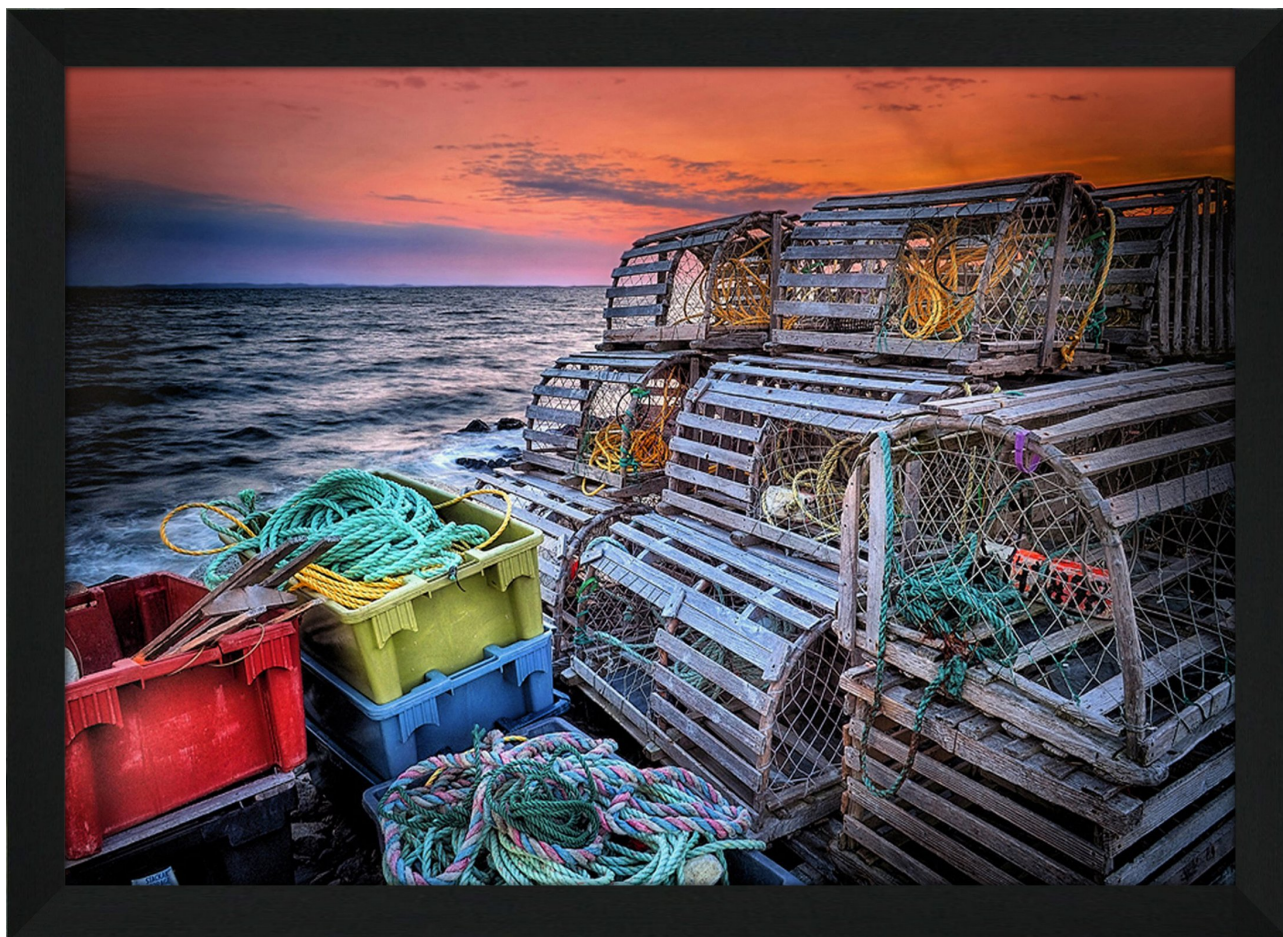

Product Images

Sundown Trap Pile

Description

Printed on canvas - Custom made to order. Allow **2-4 WEEKS** for production