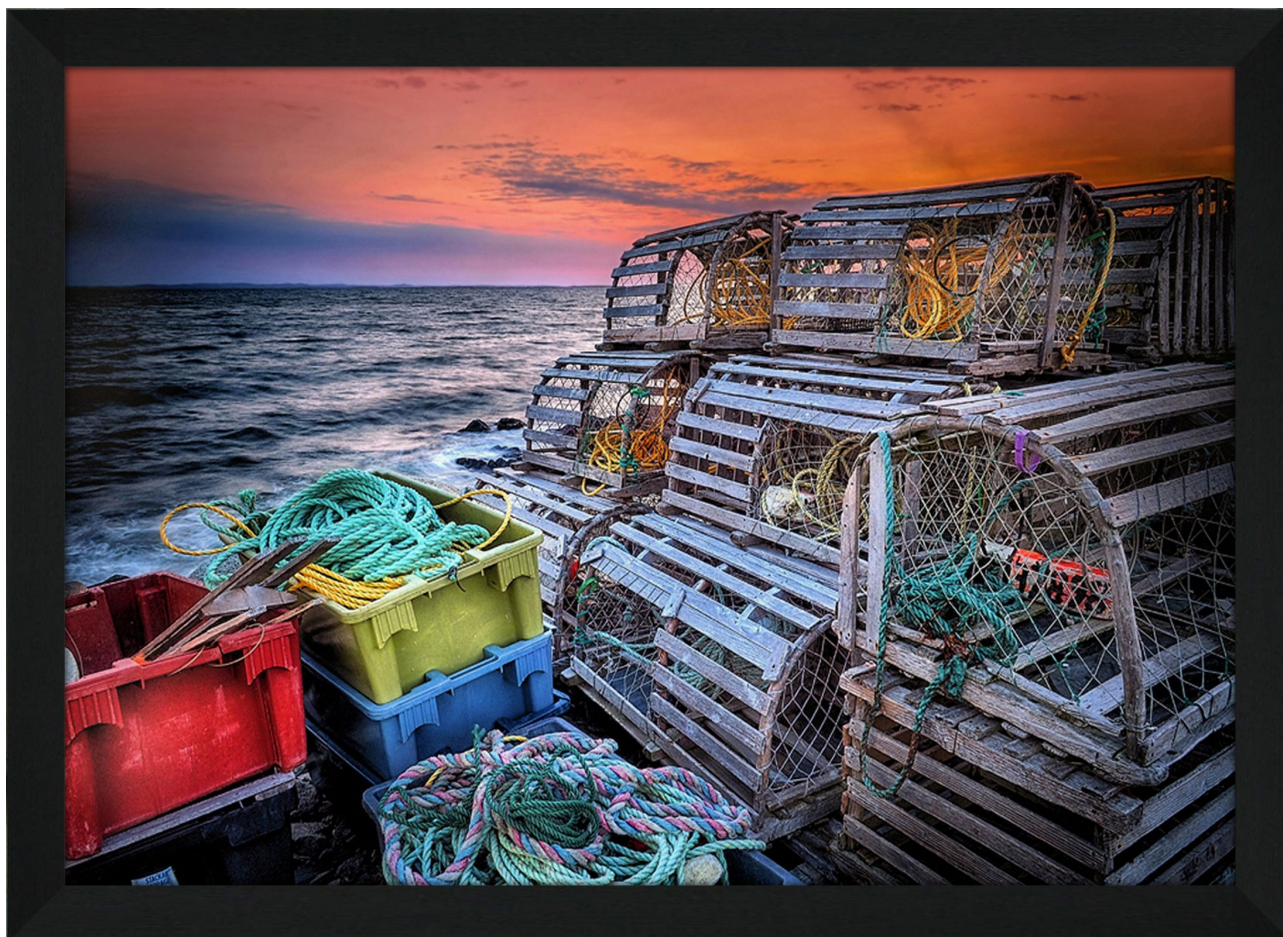

## Product Images

# Sundown Trap Pile

## Description

Printed on canvas - Custom made to order. Allow **2-4 WEEKS** for production