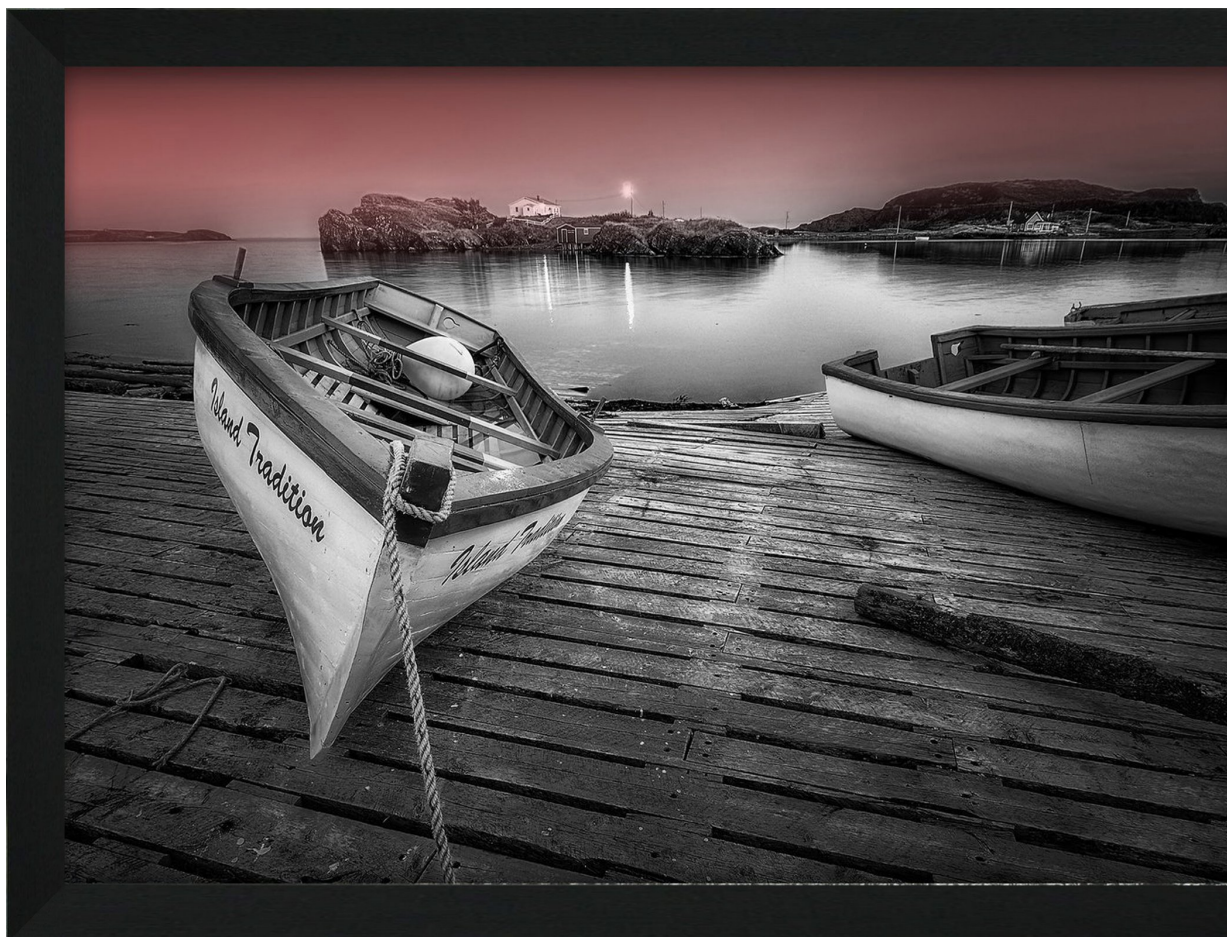

# Late Evening Dory

## Description

Printed on canvas - Custom made to order. Allow **2-4 WEEKS** for production