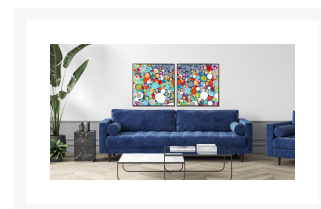

Product Images

Night Glow I

Description

Hand embellished canvas art in a champagne floating frame