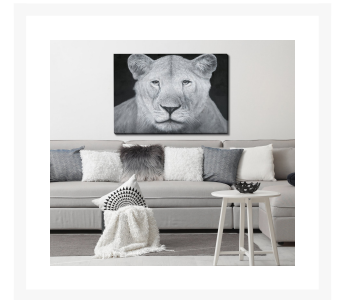

Product Images

Wild Portrait

Description

Hand embellished canvas art. gallery wrapped around pine stretcher bars