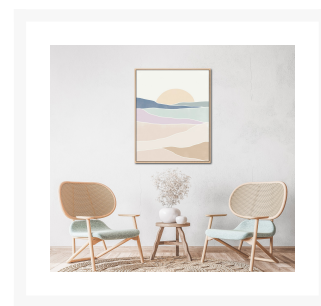

Product Images

Wave Tableau II

Description

Hand embellished canvas art in a natural wood color floating frame