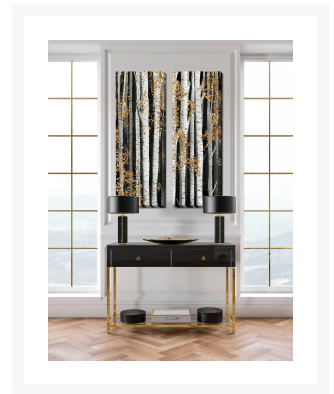

Product Images

Gilded Birch II

Description

Hand embellished canvas art with gold foil. gallery wrapped around pine stretcher bars