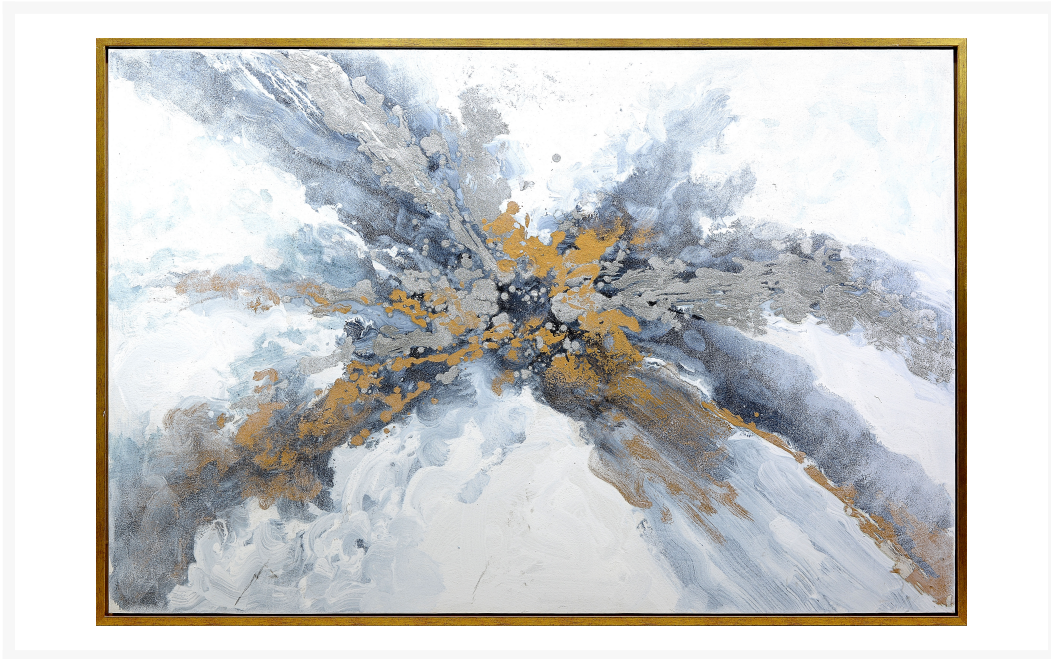

Product Images

Blue Creation

Description

Oil Painting with gold foil on gallery wrapped canvas in a gold floating frame