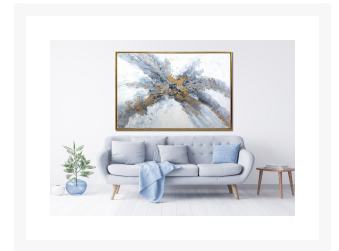

Product Images

Blue Creation

Description

Oil Painting with gold foil on gallery wrapped canvas in a gold floating frame