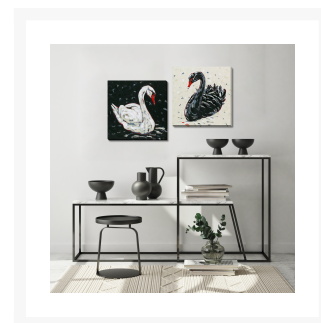

# White and Black Swan Set of 2

## Description

Set of 2. hand embellished canvas art gallery-wrapped on pine stretcher bar frames presented in an open-faced box