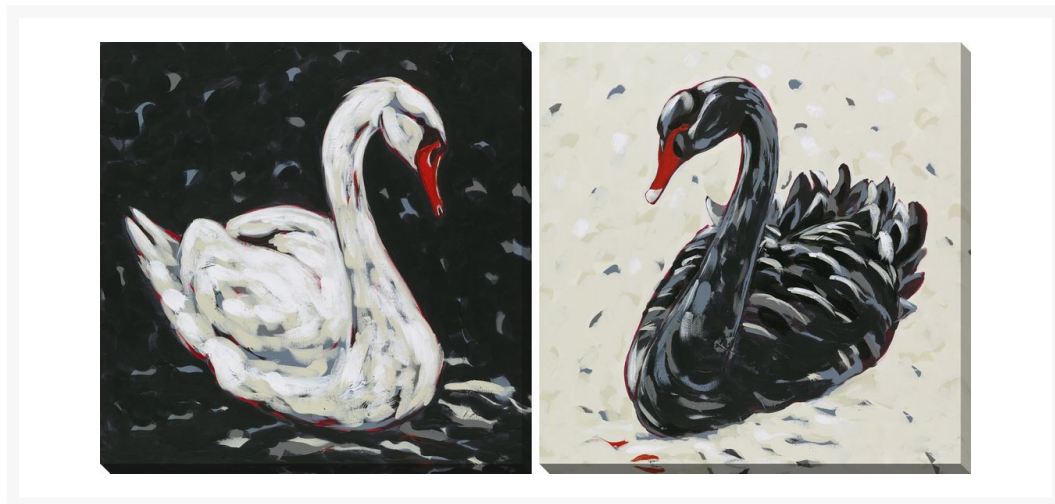

## Product Images

# White and Black Swan Set of 2

## Description

Set of 2. hand embellished canvas art gallery-wrapped on pine stretcher bar frames presented in an open-faced box