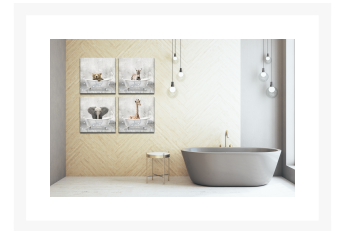

Product Images

Baby Elephant Bath

Description

Hand embellished canvas art. gallery wrapped around pine stretcher bars