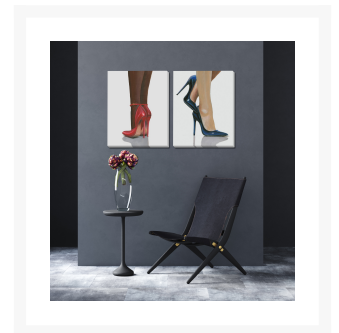

Product Images

Devine I

Description

Hand embellished canvas art. gallery wrapped around pine stretcher bars