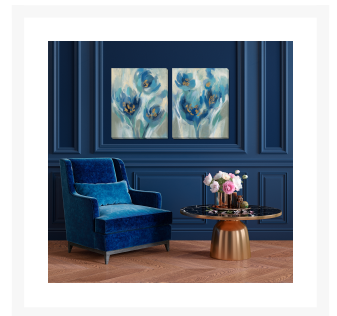

Product Images

Blue Fairy Tale Floral II

Description

Hand embellished canvas art. gallery wrapped around pine stretcher bars