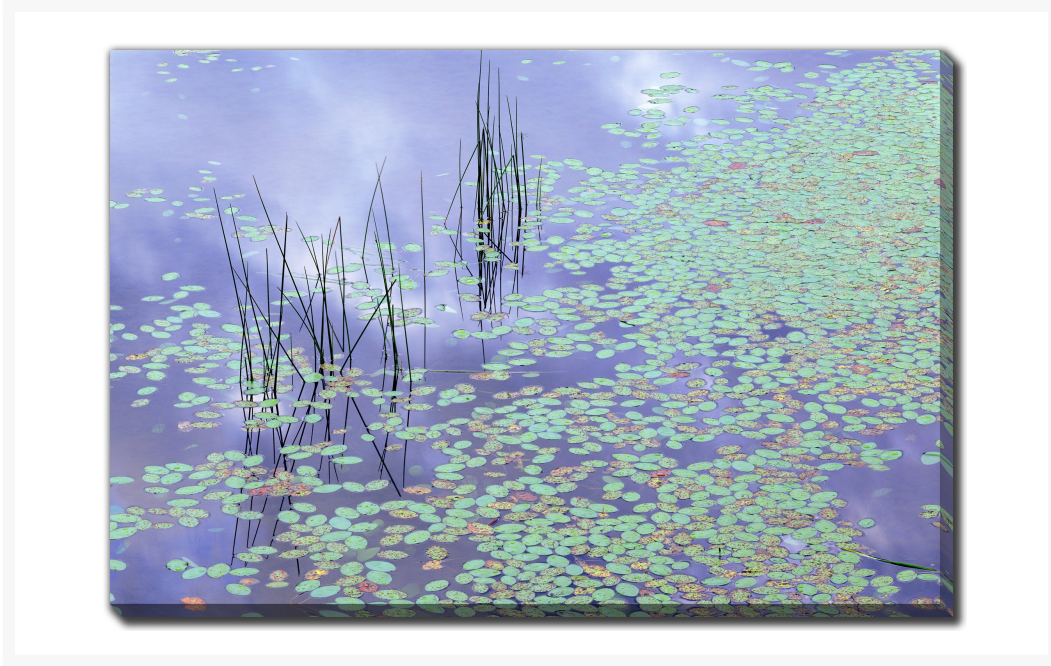

Product Images

Damselfly and Lily Pads

Description

Printed on canvas - Custom made to order. Allow **2-4 WEEKS** for production

Products in this set
