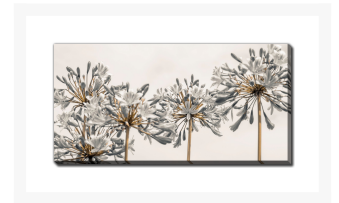

Product Images

African Lily 2

Description

Printed on canvas - Custom made to order. Allow **2-4 WEEKS** for production

Products in this set

African Lily 2

30X60

Printed on canvas - Custom made to order. Allow **2-4 WEEKS** for production

African Lily 2

20X40

Printed on canvas - Custom made to order. Allow **2-4 WEEKS** for production