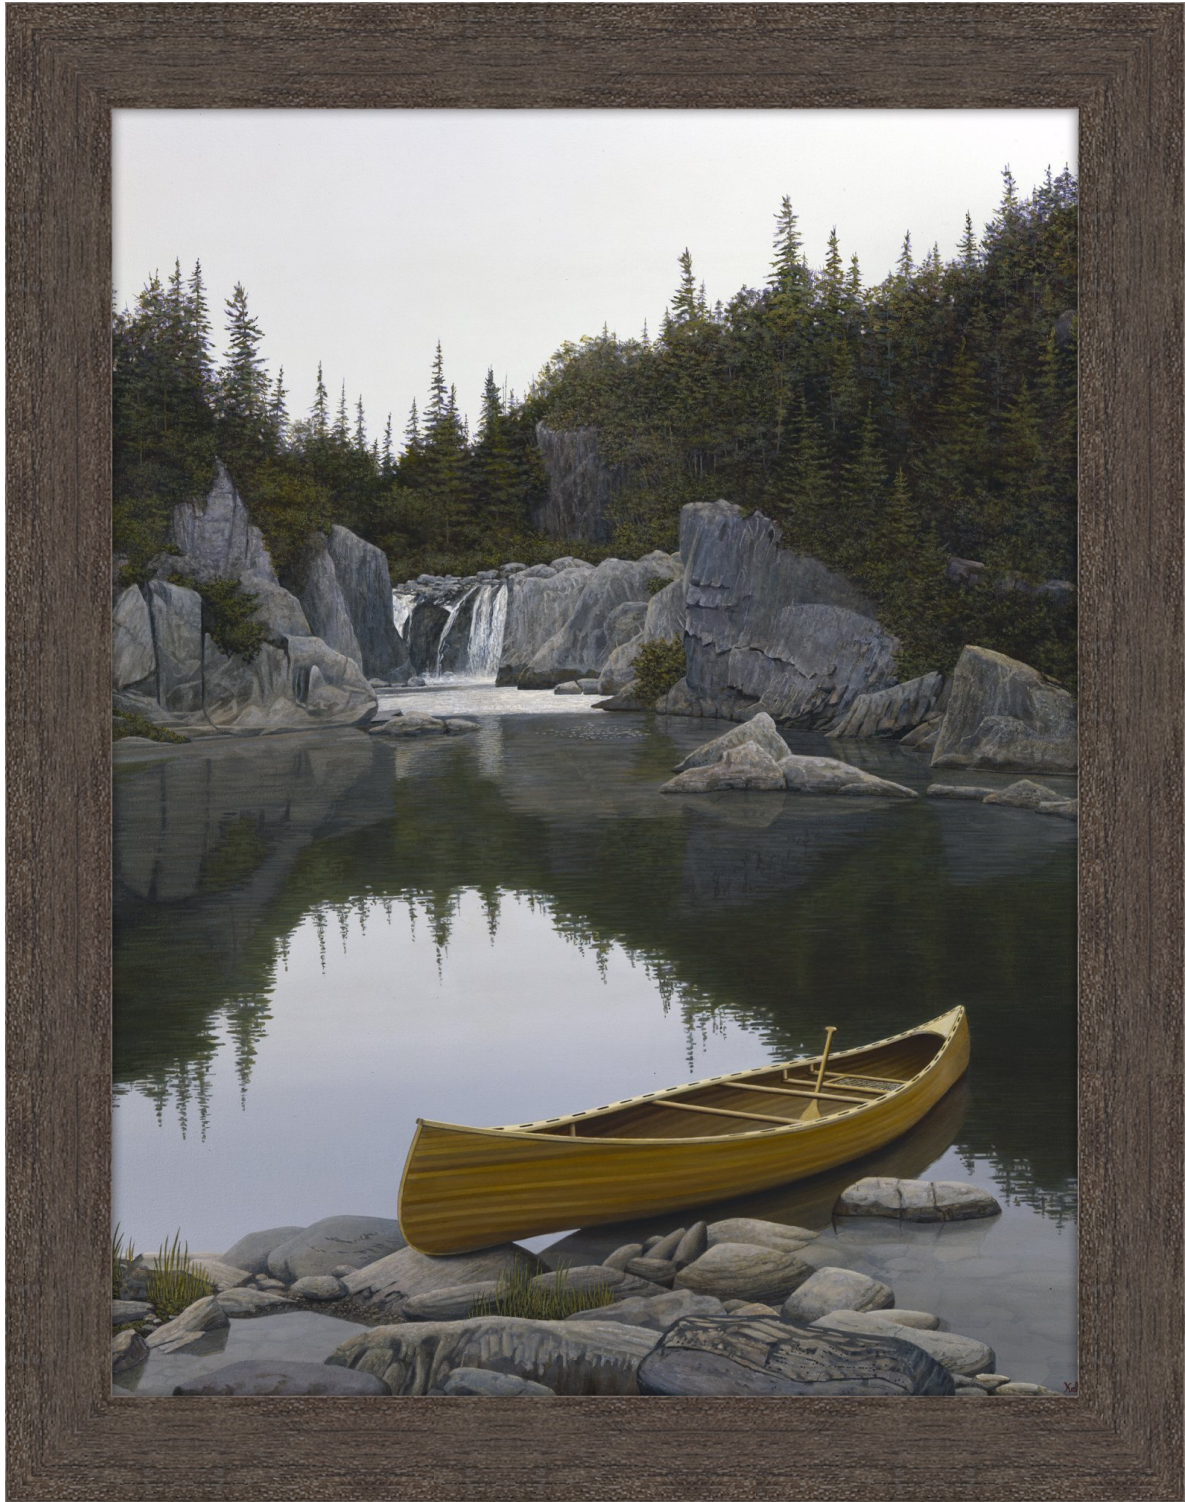

## Product Images

# Close To The Falls

## Description

---

Printed on canvas - Custom made to order. Allow **2-4 WEEKS** for production