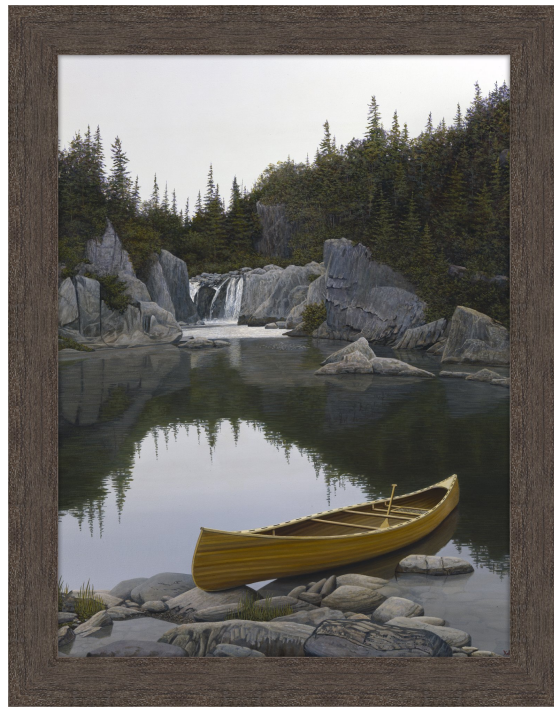

streamlineart

FUN. FRESH. BOLD.

Close To The Falls

Product SKU BWL2297

Dimensions

18x24