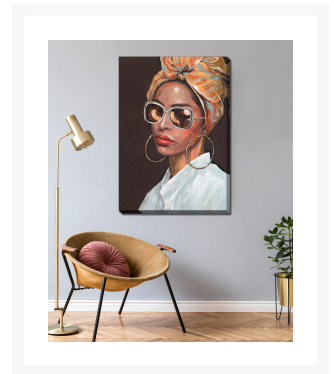

Product Images

Elegant Glow

Description

Hand embellished canvas art. gallery wrapped around pine stretcher bars