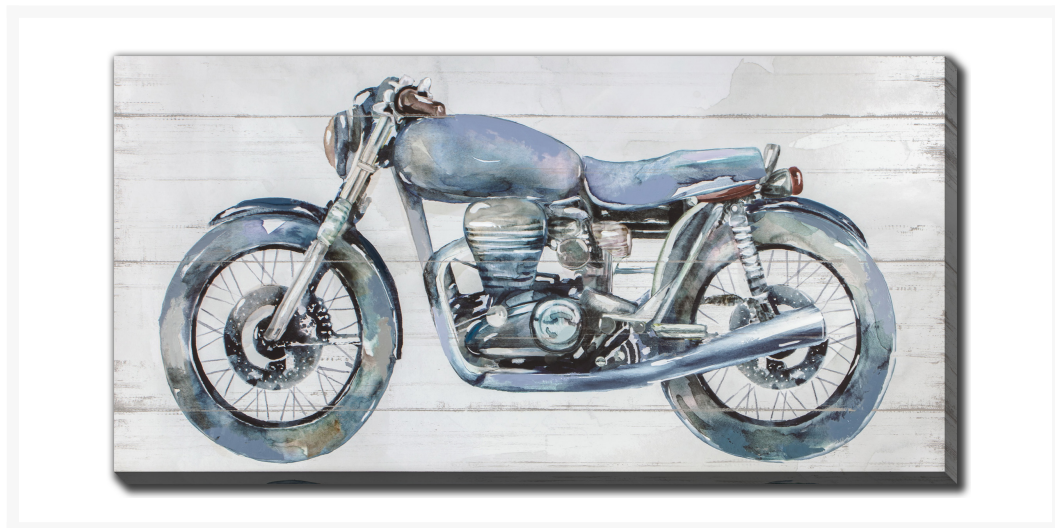

## Product Images

# Blue Motorcycle

## Description

Hand embellished canvas art gallery wrapped around pine stretcher bars