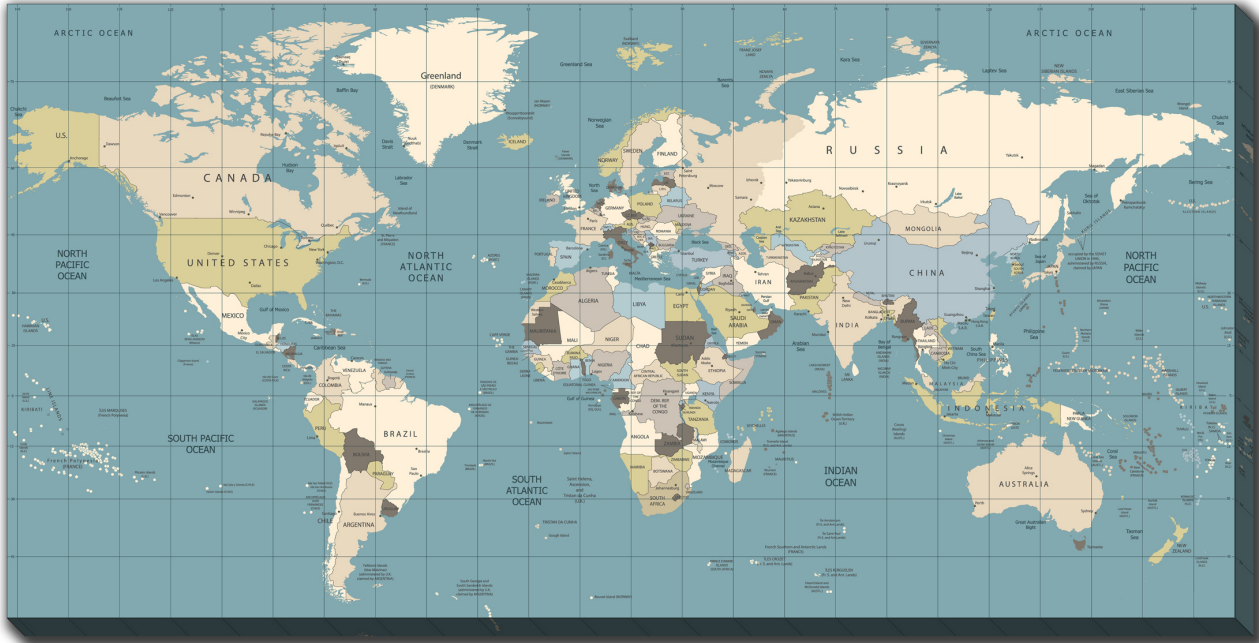

Product Images

World Map

Description

Printed on canvas - Custom made to order. Allow **2-4 WEEKS** for production

Products in this set
