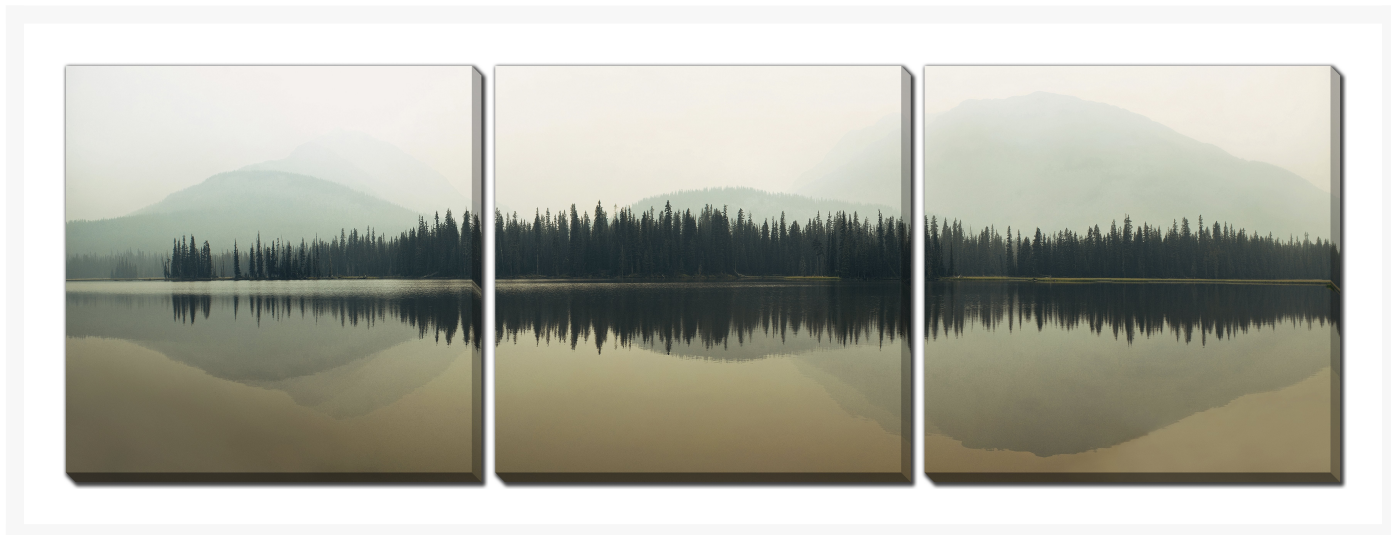

Product Images

Reflecting Treeline

Description

Printed on canvas - Custom made to order. Allow **2-4 WEEKS** for production