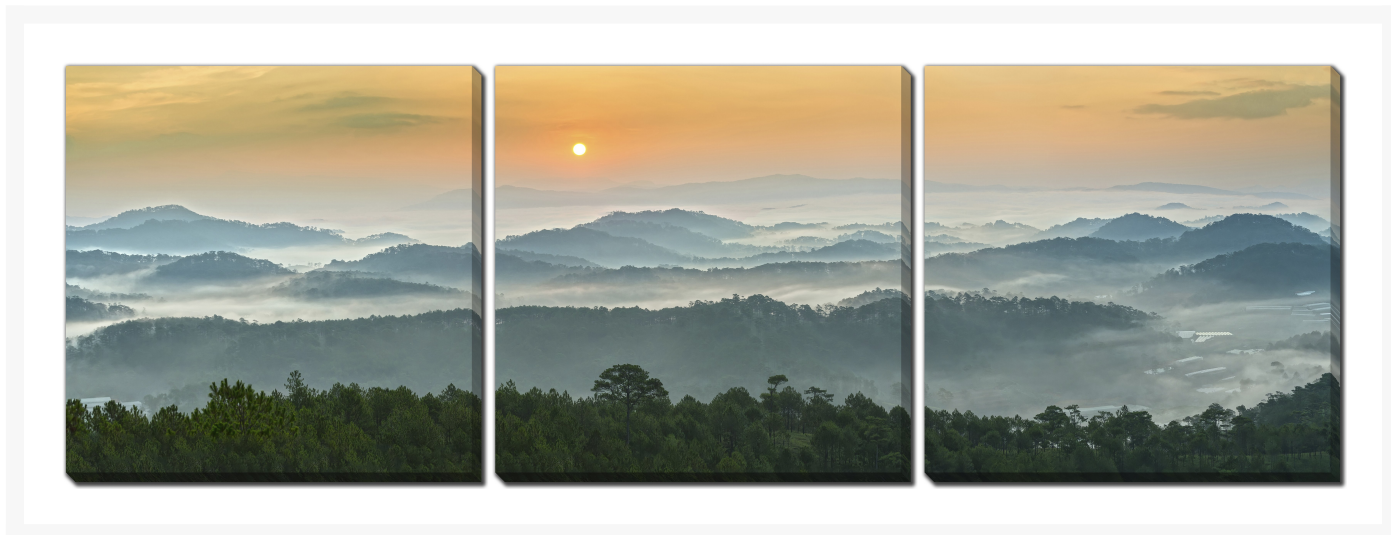

Product Images

Mountains Of Da Lat

Description

Printed on canvas - Custom made to order. Allow **2-4 WEEKS** for production