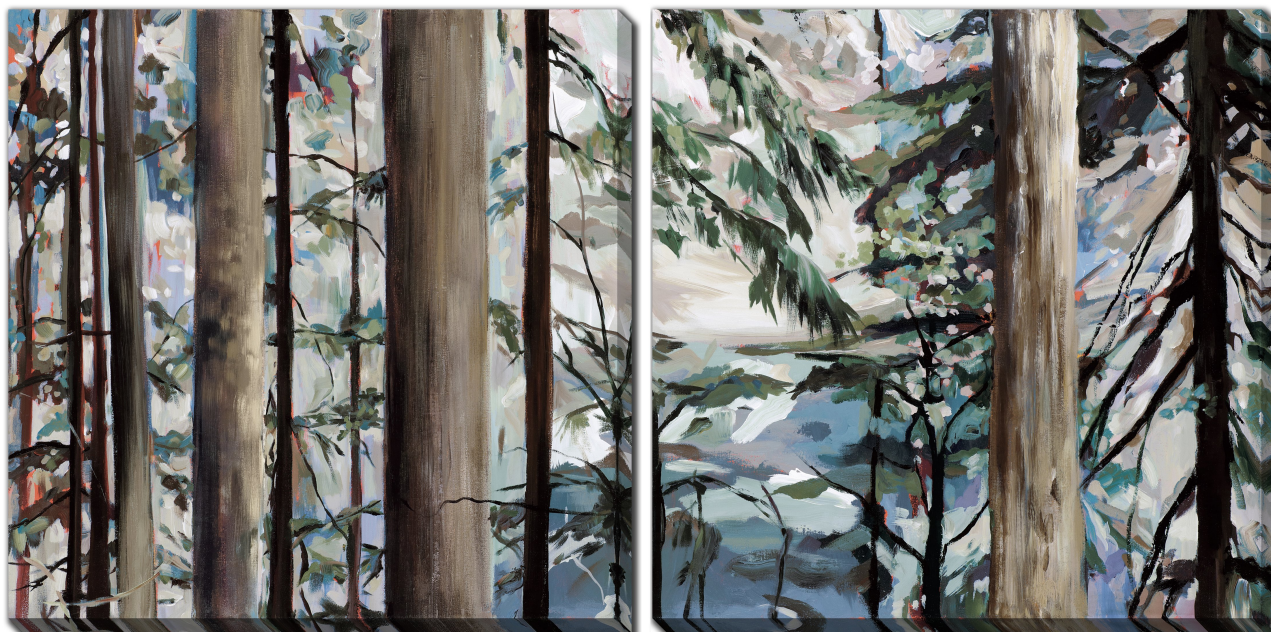

Product Images

Whispering of the Branches

Description

Printed on canvas - Custom made to order. Allow **2-4 WEEKS** for production

Products in this set

Whispering of the Branches

30X30(x2)

Printed on canvas - Custom made to order. Allow **2-4 WEEKS** for production