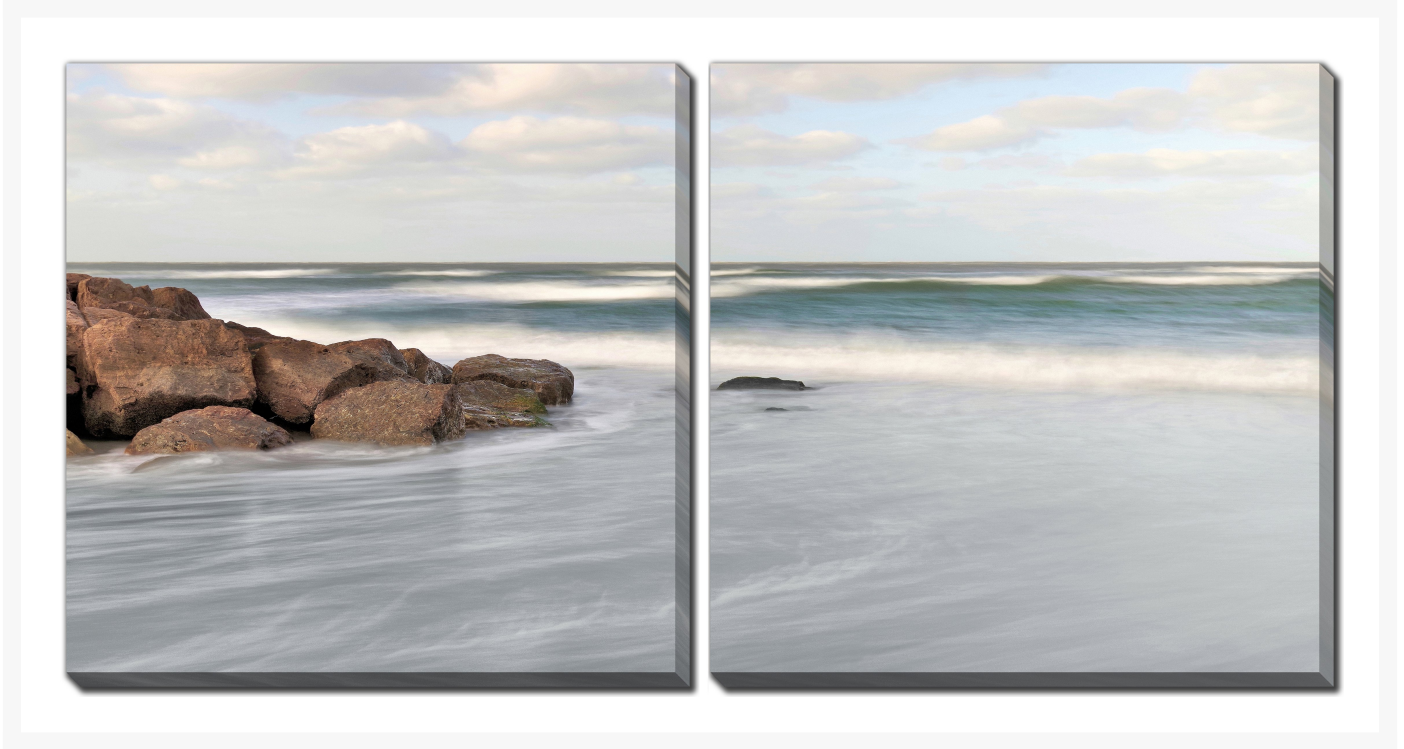

Product Images

Gulf Coast

Description

Printed on canvas - Custom made to order. Allow **2-4 WEEKS** for production

Products in this set

Gulf Coast

30X30(x2)

Printed on canvas - Custom made to order. Allow **2-4 WEEKS** for production