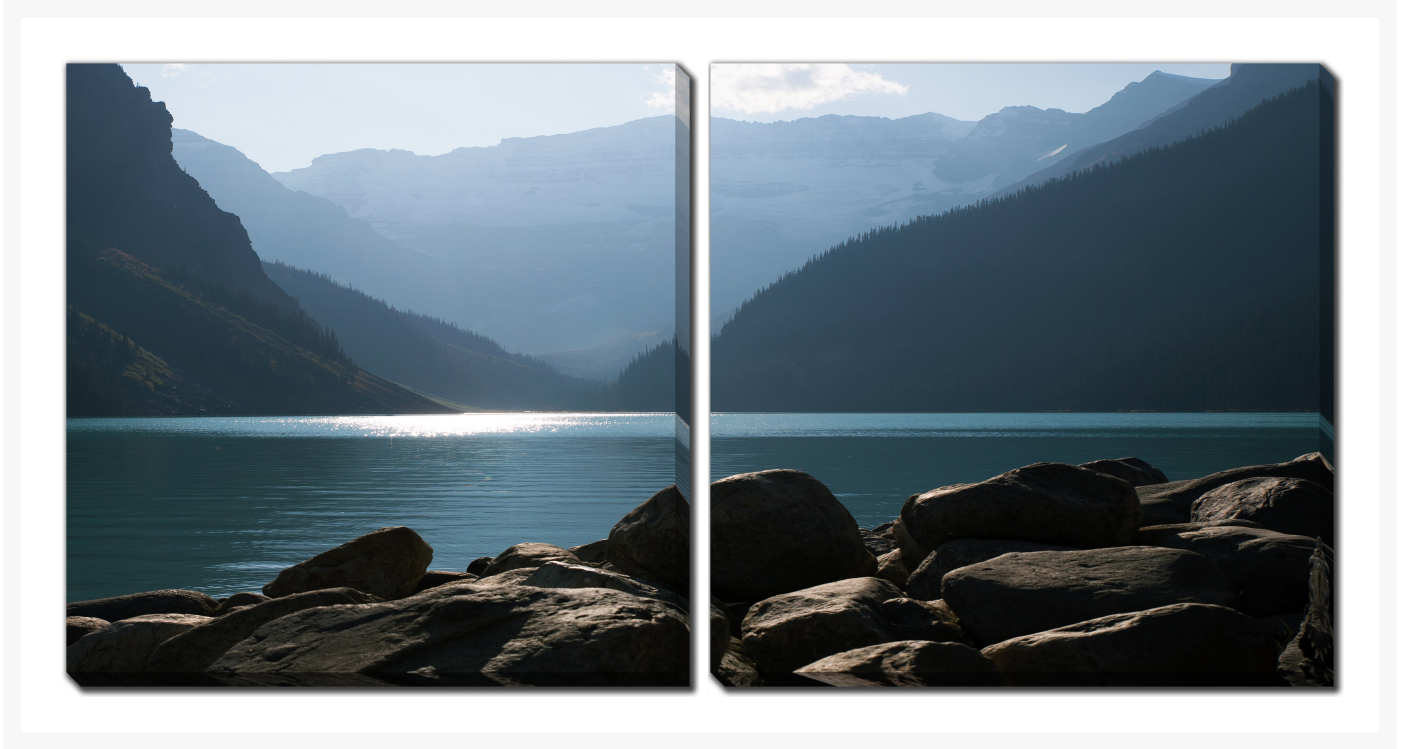

Product Images

Lake Louise

Description

Printed on canvas - Custom made to order. Allow **2-4 WEEKS** for production

Products in this set

Lake Louise

30X30(x2)

Printed on canvas - Custom made to order. Allow **2-4 WEEKS** for production