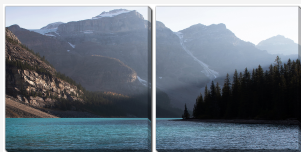

streamlineart

FUN. FRESH. BOLD.

Product Images

Lake Moraine

Description

Printed on canvas - Custom made to order. Allow **2-4 WEEKS** for production

Products in this set

Lake Moraine