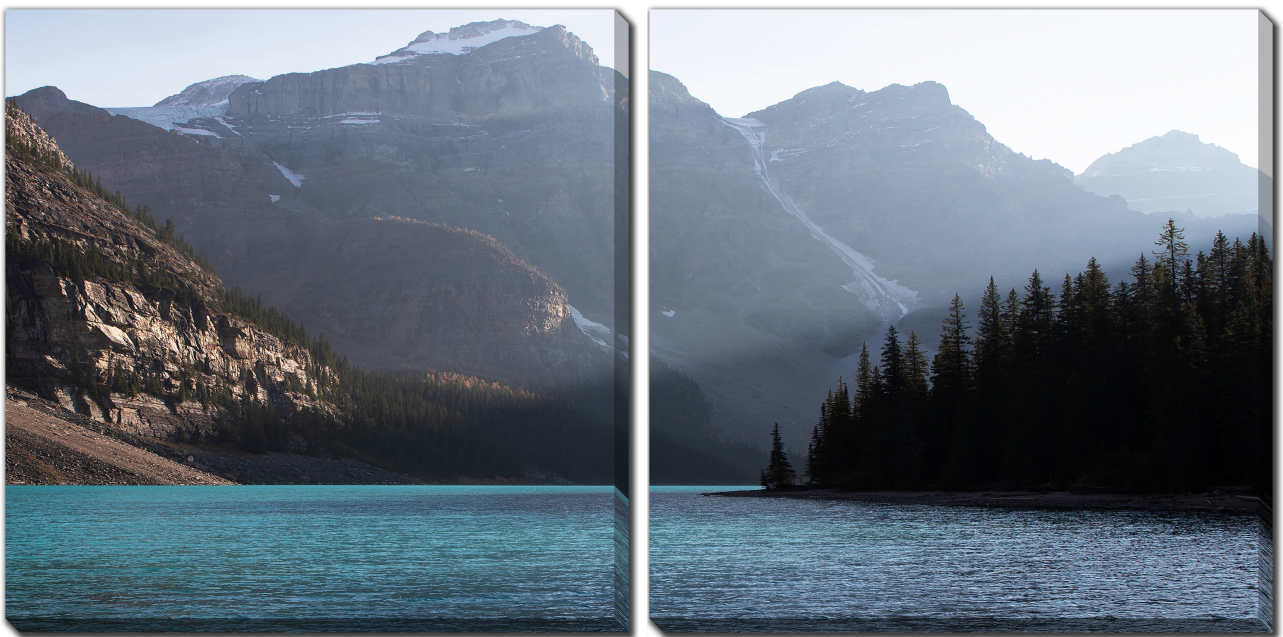

streamlineart

FUN. FRESH. BOLD.

Product Images

Lake Moraine

Description

Printed on canvas - Custom made to order. Allow **2-4 WEEKS** for production

Products in this set

Lake Moraine

30x30(x2)

Printed on canvas - Custom made to order. Allow **2-4 WEEKS** for production