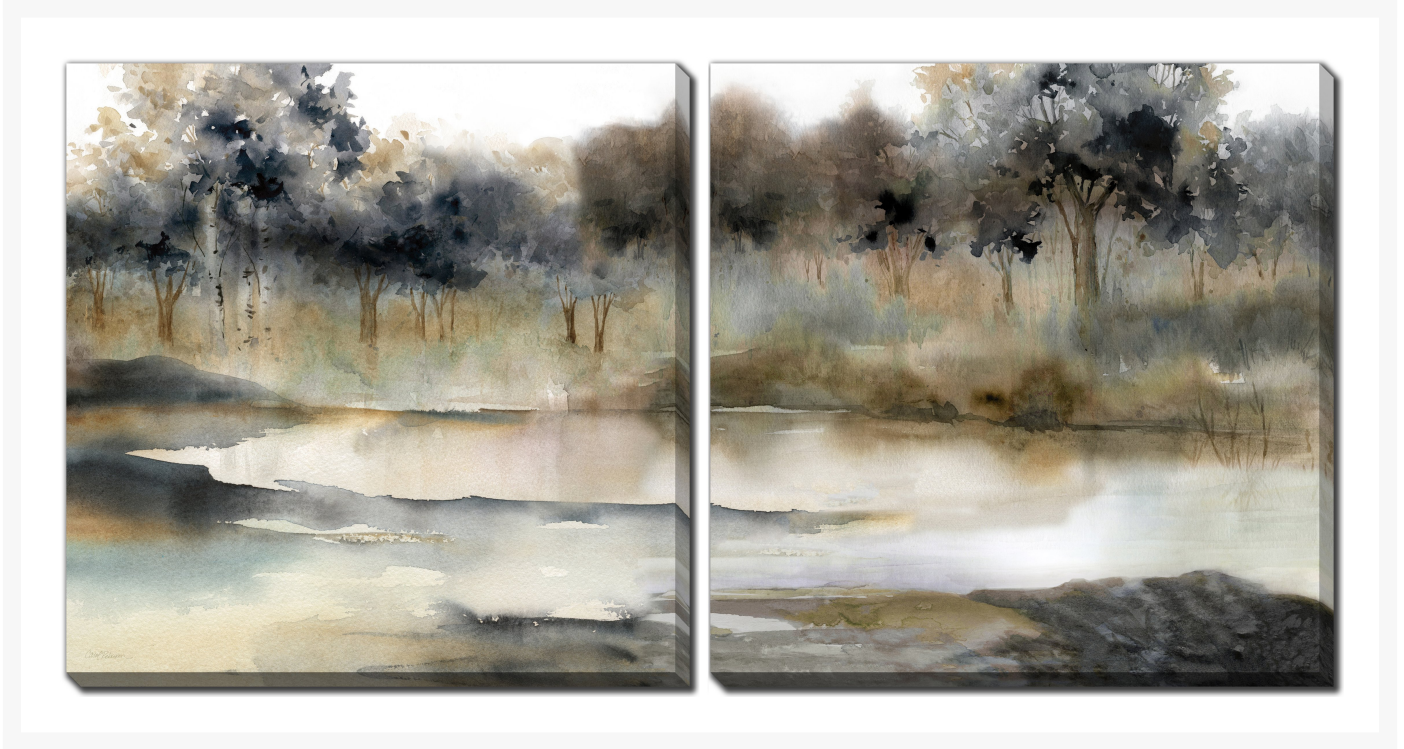

## Product Images

# Serene River

## Description

Printed on canvas - Custom made to order. Allow **2-4 WEEKS** for production

### Serene River

30X30(x2)

Printed on canvas - Custom made to order. Allow **2-4 WEEKS** for production