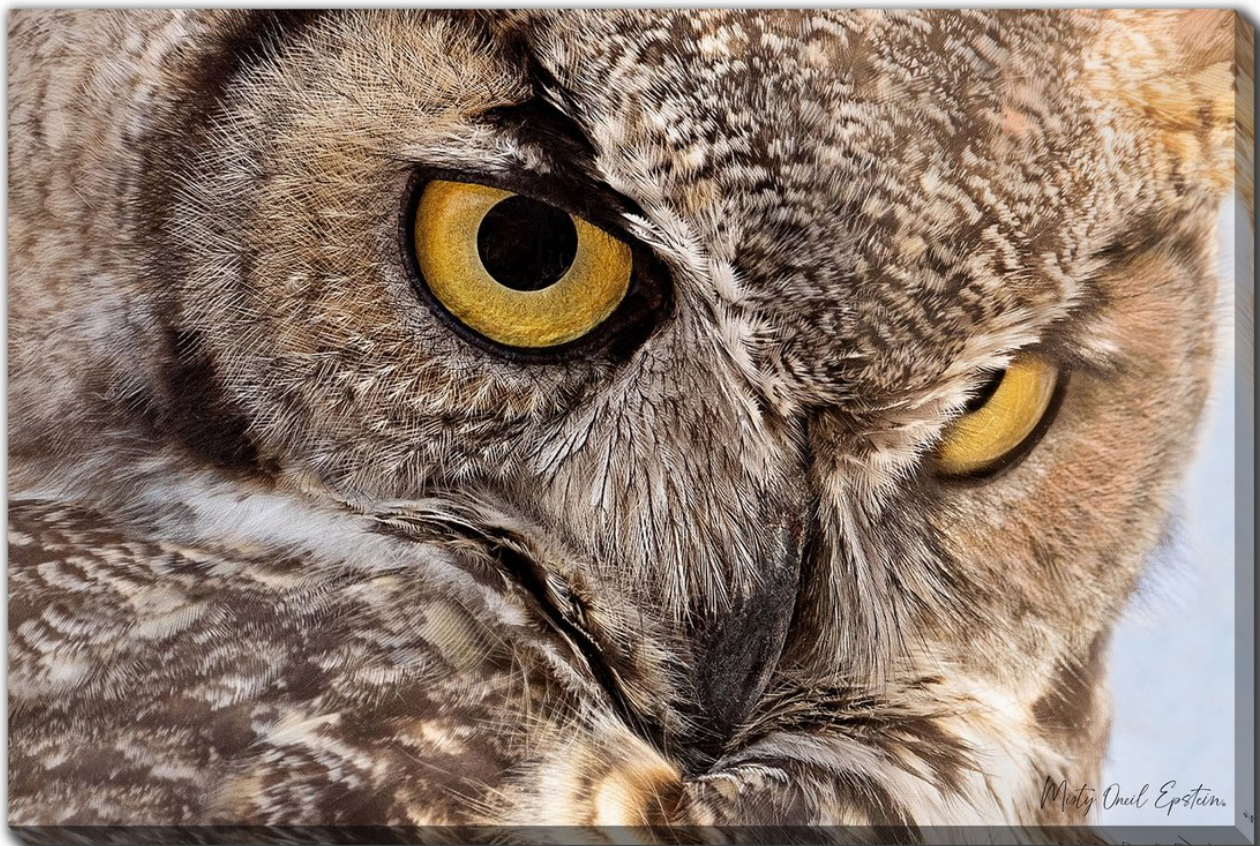

# Face Time Great Horned Owl