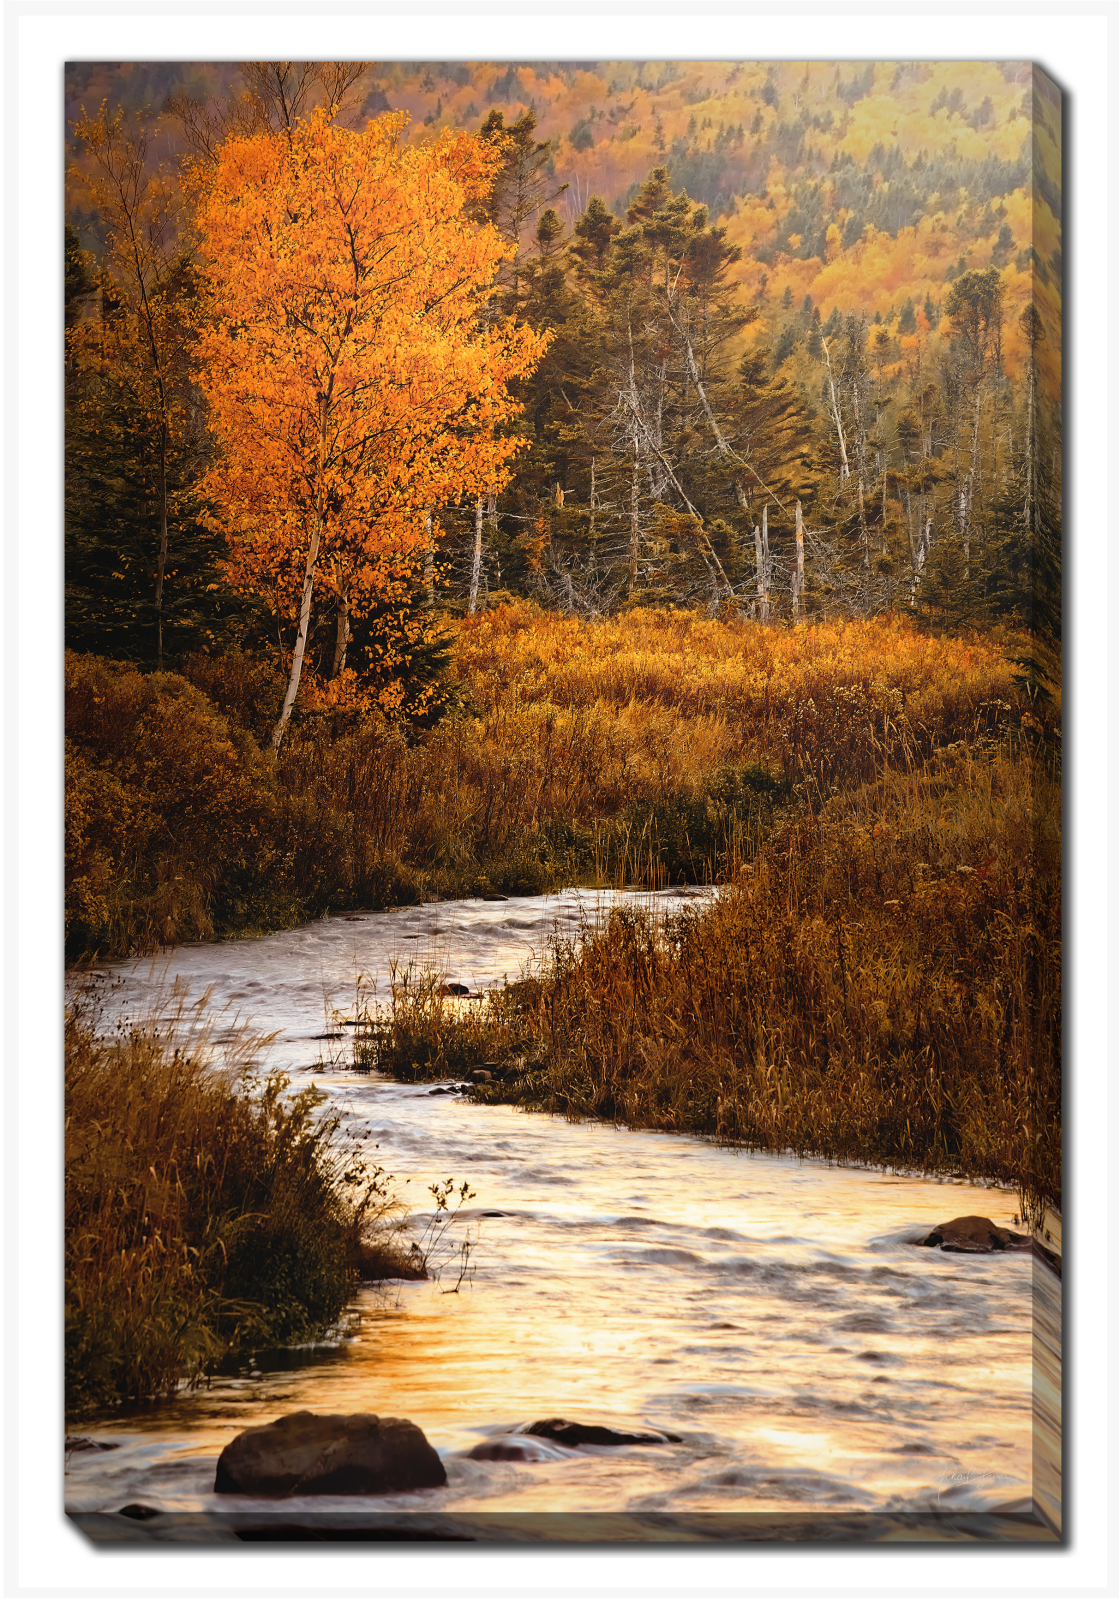

# Birch River Hillside Colour

## Description

---

Printed on canvas - Custom made to order. Allow **2-4 WEEKS** for production

### **Birch River Hillside Colour**

38x60

Printed on canvas - Custom made to order. Allow **2-4 WEEKS** for production