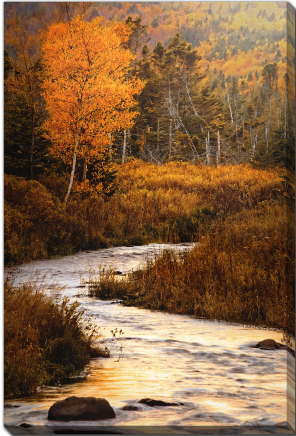

Products in this set

Birch River Hillside Colour

38x60

Printed on canvas - Custom made to order. Allow **2-4 WEEKS** for production