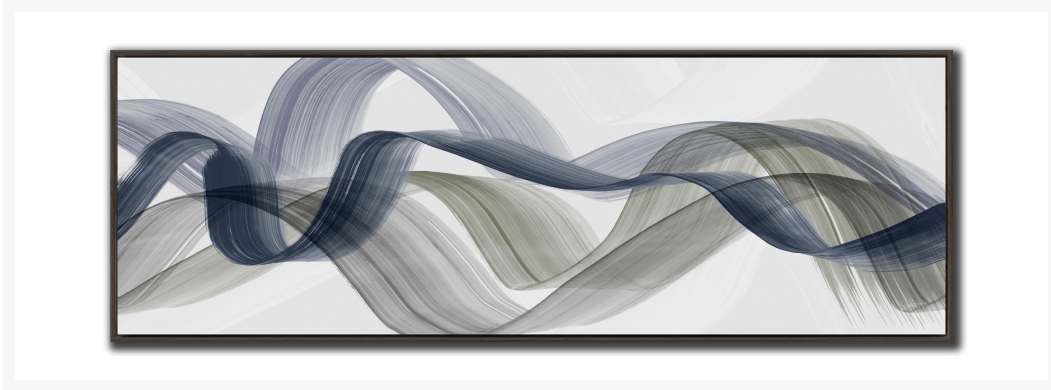

Product Images

Bending Curves

Description

Hand embellished canvas art in a dark grey color floating frame