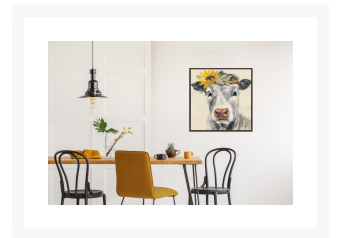

# Pretty Cow

## Description

Hand embellished canvas art in a dark grey color floating frame