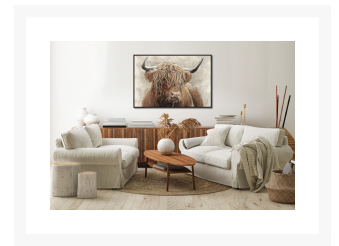

Product Images

Agnus

Description

Hand embellished canvas art in a dark brown wood color floating frame