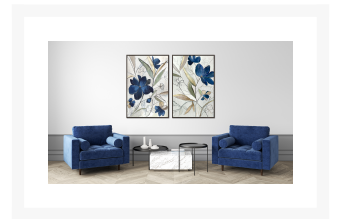

Product Images

Modern Blue Floral I

Description

Hand embellished canvas art with gold foil accents in a dark grey floating frame