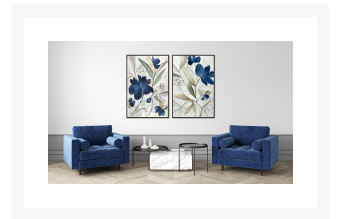

Product Images

Modern Blue Floral II

Description

Hand embellished canvas art with gold foil accents in a dark grey floating frame