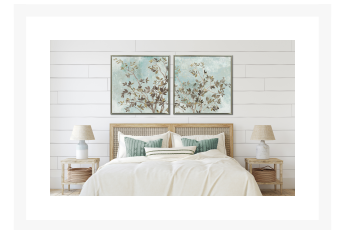

Product Images

Branching Tree I

Description

Hand embellished canvas art with gold foil accents in a champagne floating frame